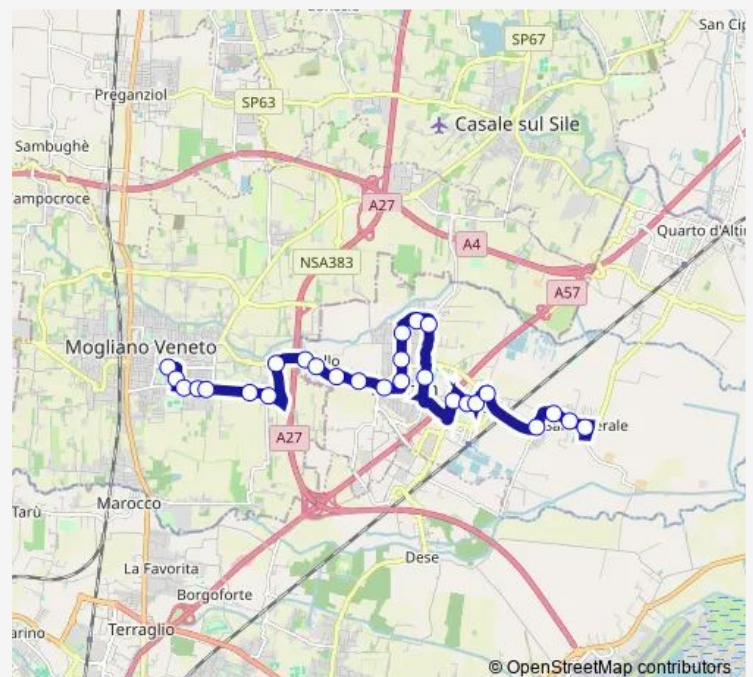

Marcon Stadio

Gaggio Vivaldi

Gaggio Fermi

Route schedule

Mogliano Liceo — San Liberale

Monday 13:15-14:05

Tuesday 13:15-14:05

Wednesday 13:15-14:05

Thursday 13:15-14:05

Friday 13:15-14:05

Saturday —

Sunday —

Route info

Direction: Mogliano Liceo

Stops: 27

Trip Duration: 0 hour 26 min

14E — Mogliano Liceo - San Liberale

Gaggio

Gaggio Cimitero

San Liberale Praello

San Liberale Morante

San Liberale Nievo

San Liberale

14E Bus time schedules and route maps are available in an offline PDF at busmaps.com. Use the busmaps.com website to see live bus times, train schedule or subway schedule, and step-by-step directions for all public transit in Marcon-Gaggio-Colmello