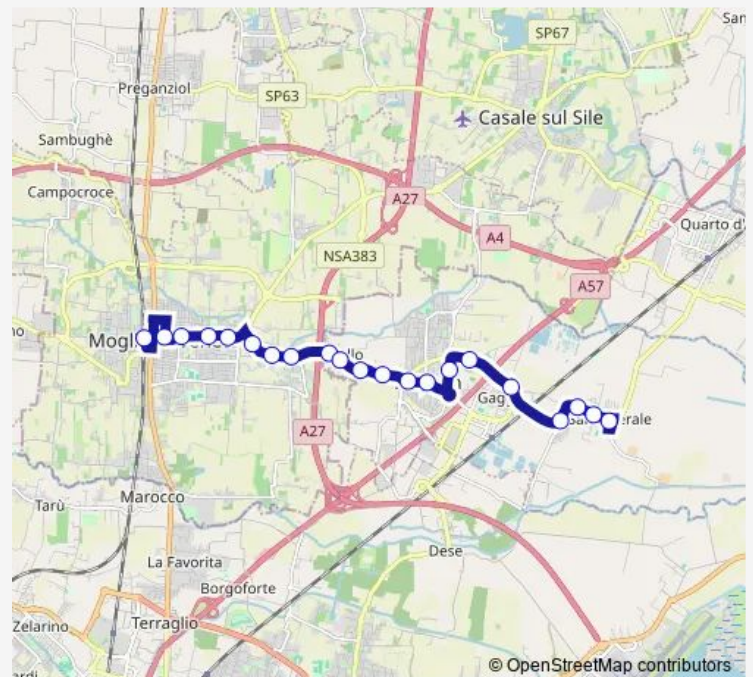

Bus 14E Mogliano FS - San Liberale

[Go to website](#)

Direction

Mogliano Fs — San Liberale

21 stops

[Open route schedule](#)

Mogliano Fs

Mogliano Don Bosco

Mogliano Cimitero

Zermanesa Parini

Mogliano Scoutismo

Mogliano Torni

Mogliano Fermi

Mogliano Gris

Colmello

Marcon Milano

Marcon Genova

Marcon Ancona

Marcon Repubblica

Marcon Municipio

Marcon Stadio

Marcon Perosi

Gaggio Cimitero

San Liberale Praello

San Liberale Morante

San Liberale Nievo

San Liberale

Route schedule

Mogliano Fs — San Liberale

Monday 07:25

Tuesday 07:25

Wednesday 07:25

Thursday 07:25

Friday 07:25

Saturday 07:25

Sunday —

Route info

Direction: Mogliano Fs

Stops: 21

Trip Duration: 0 hour 20 min

14E — Mogliano FS - San Liberale