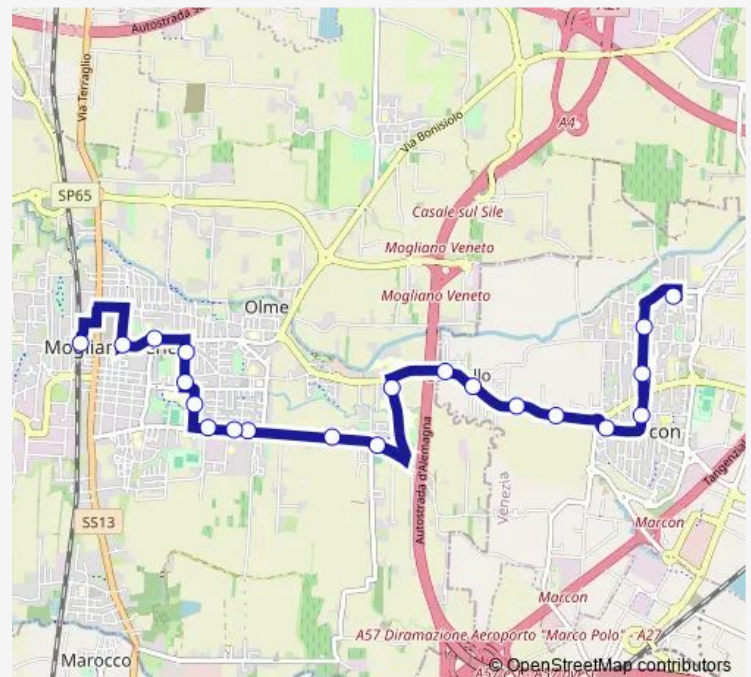

Thursday 07:30

Friday 07:30

Saturday —

Sunday —

Route info

Direction: Marcon Cooperazione

Stops: 21

Trip Duration: 0 hour 17 min