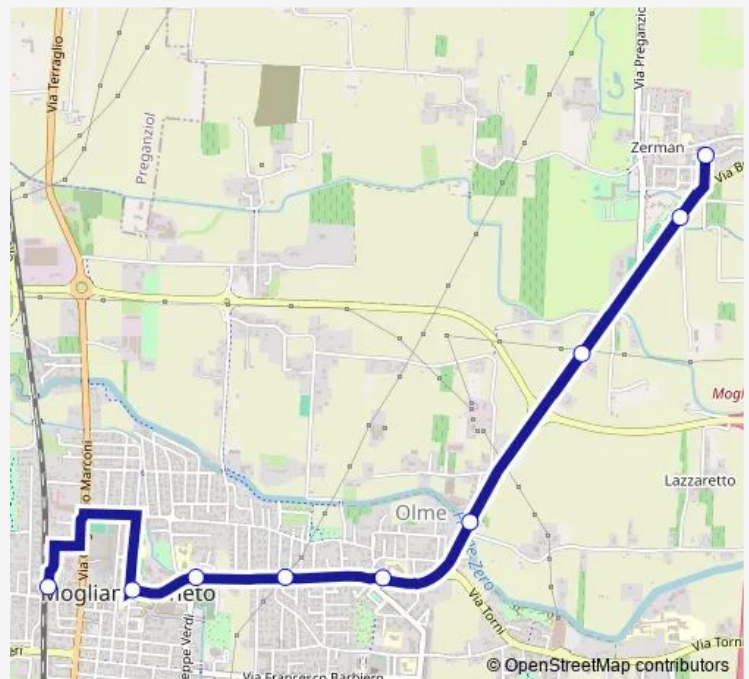

Route info

Direction: Zerman

Stops: 9

Trip Duration: 0 hour 7 min

14e — Zerman - Mogliano Fs

Direction

Mogliano Fs — Zerman

9 stops