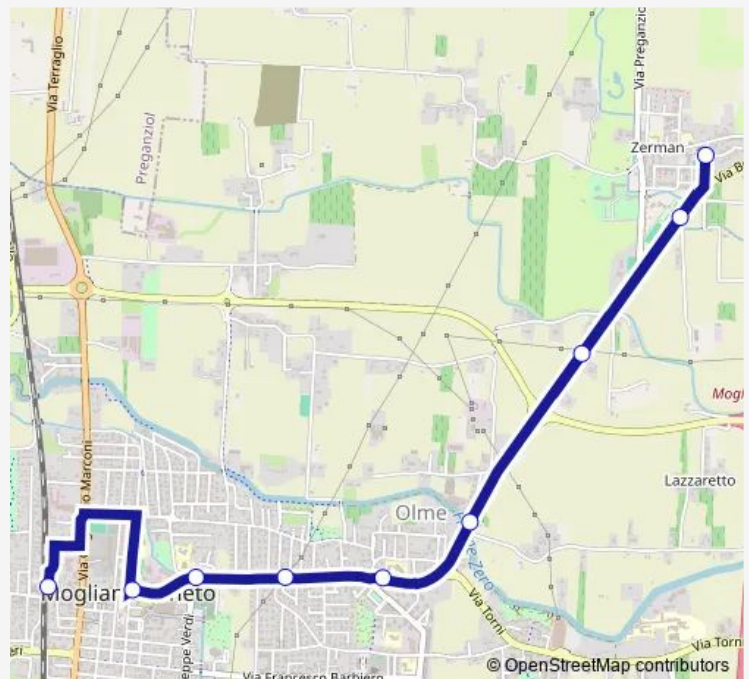

Route info

Direction: Zerman

Stops: 9

Trip Duration: 0 hour 7 min

14E — Zerman - Mogliano Fs

Direction

Mogliano Fs — Zerman

9 stops