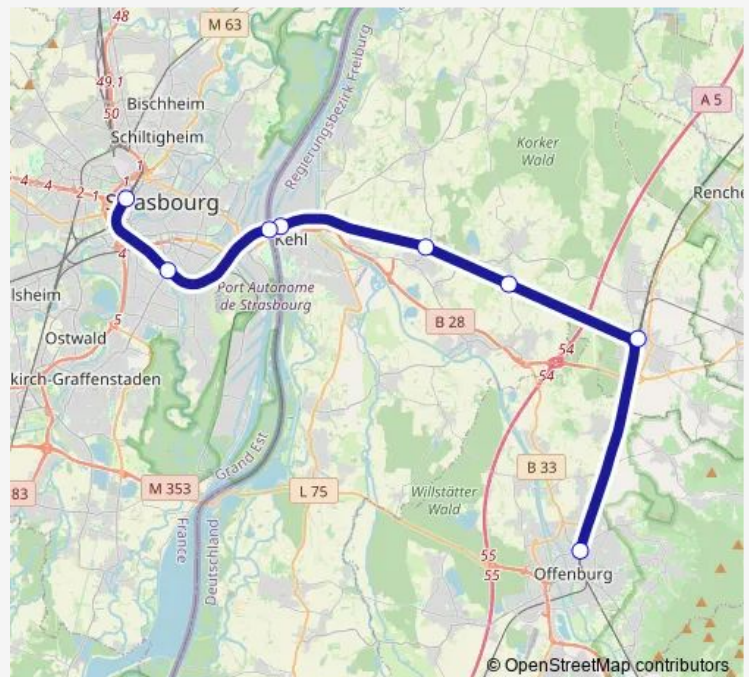

Rail RS 4

[Go to website](#)

Direction

Kehl — Offenburg Kreisschulzentrum

6 stops

[Open route schedule](#)

Kehl

Kork

Legelshurst

Appenweier

Offenburg

Offenburg Kreisschulzentrum

Route schedule

Kehl — Offenburg Kreisschulzentrum

Monday 06:53

Tuesday 06:53

Wednesday 06:53

Thursday 06:53

Friday 06:53

Saturday —

Sunday —

Route info

Direction: Kehl

Stops: 6

Trip Duration: 0 hour 27 min

■ RS 4

Direction

Strasbourg Gare Centrale — Offenburg

8 stops

[Open route schedule](#)

Strasbourg Gare Centrale

Strasbourg Krimmeri