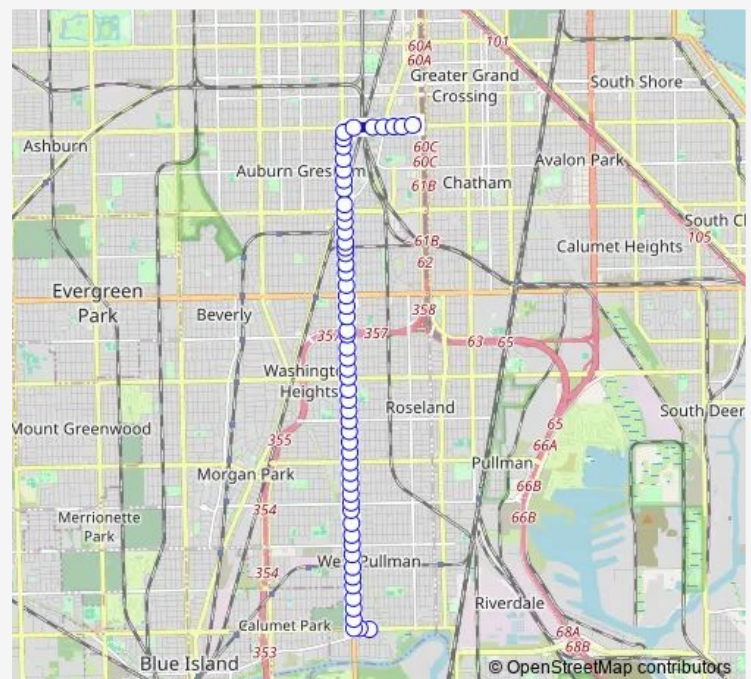

Halsted & 82nd Street

Halsted & 83rd Street

Halsted & 84th Street

Halsted & Summit

Halsted & Vincennes

Halsted & 87th Street

Halsted & 88th Street

Halsted & 89th Street

Halsted & 90th Street

9030 S Halsted

Halsted & 91st Street

Route schedule

Perry & 79th Street Terminal — 119th Street & Halsted

Monday 05:26-20:15

Tuesday 05:26-20:15

Wednesday 05:26-20:15

Thursday 05:26-20:15

Friday 05:26-20:15

Saturday —

Sunday —

Route info

Direction: Perry & 79th Street Terminal

Stops: 49

Trip Duration: 0 hour 38 min

8A — South Halsted

Halsted & 92nd Street

Halsted & 93rd Street

Halsted & 94th Street

Halsted & 95th Street

Halsted & 96th Street

Halsted & 97th Street

Halsted & 98th Street