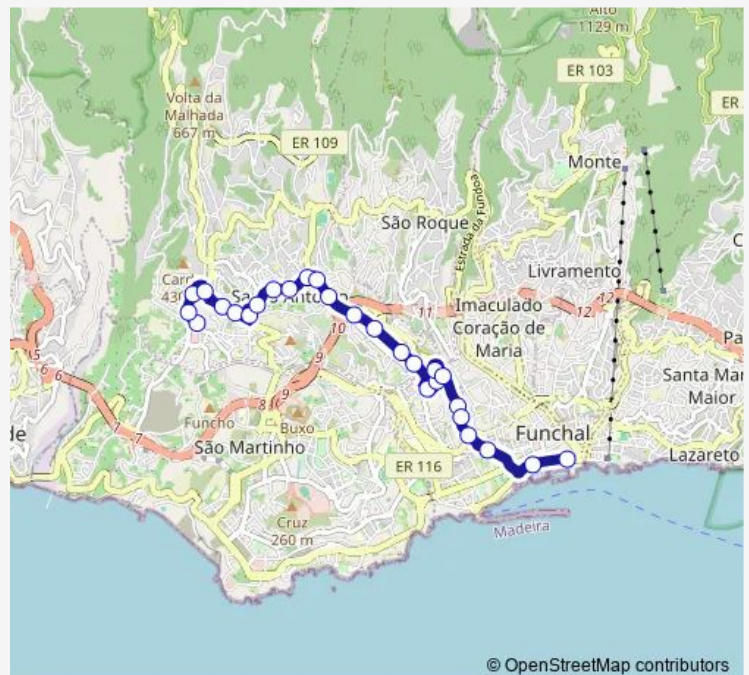

Thursday 18:40

Friday 18:40

Saturday —

Sunday —

Route info

Direction: AV Mar Alfândega (13a)

Stops: 29

Trip Duration: 0 hour 30 min

Route info

Direction: Madeira Shopping T-8A (763)

Stops: 27

Trip Duration: 0 hour 28 min

Marina (700)

PC Povo (2)

Direction

AV Mar Alfândega (13a) — Madeira Shopping T-8A (763)

Thursday 07:50-19:05

Friday 07:50-19:05

Saturday —

Sunday —

Route info

Direction: AV Mar Alfândega (13a)

Stops: 26

Trip Duration: 0 hour 25 min

Antes da Renault D (1084)

Renault (650c)

Estr São João D (650b)

Entrada S João (650a)

Viaduto São João D (650)

Route schedule

Igreja Santo Amaro S1A (1357) — PC Povo (2)

Monday 07:20