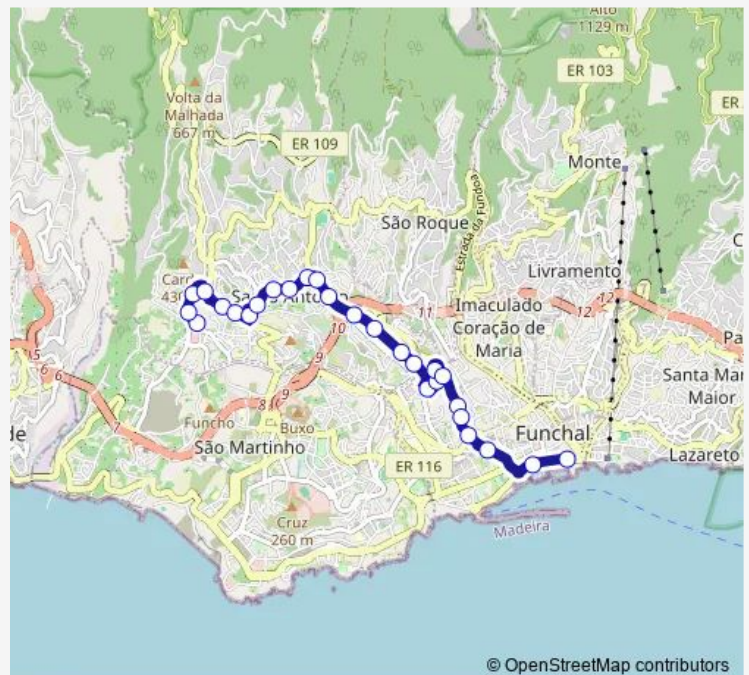

Thursday 18:40

Friday 18:40

Saturday —

Sunday —

Route info

Direction: AV Mar Alfândega (13a)

Stops: 29

Trip Duration: 0 hour 30 min

Depois Madeira Shopping (1064)

Caminho das Preces (1066)

Armazém Inteligente (1068)

Direction

Madeira Shopping T-8A (763) — PC Povo (2)

27 stops

[Open route schedule](#)

Madeira Shopping T-8A (763)

Sunday —

Route info

Direction: Madeira Shopping T-8A (763)

Stops: 27

Trip Duration: 0 hour 23 min

Marina (700)

PC Povo (2)

Direction

Wednesday 07:50-19:05

Thursday 07:50-19:05

Friday 07:50-19:05

Saturday —

Sunday —

Route info

Direction: AV Mar Alfândega (13a)

Stops: 26