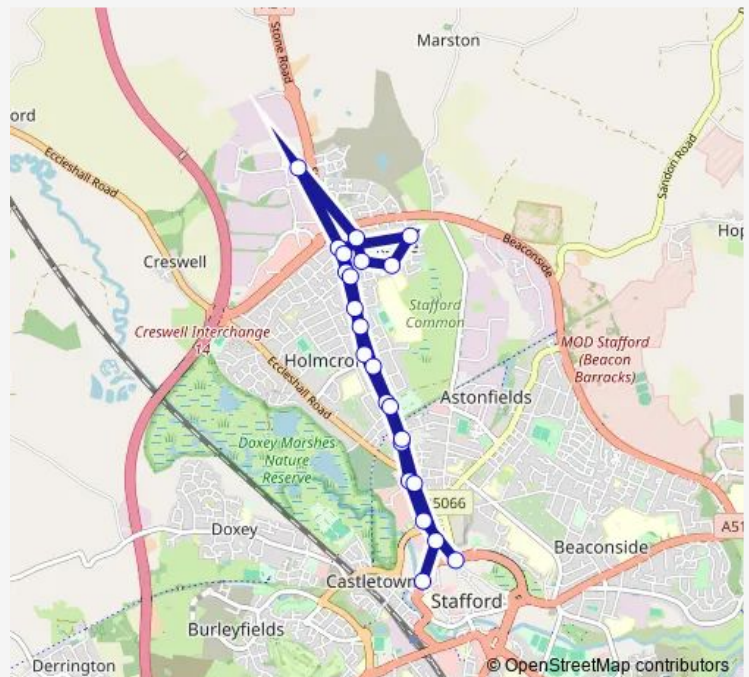

Thursday 06:10-08:33

Friday 06:10-08:33

Saturday 06:10

Sunday —

Route info

Direction: Gaol Square

Stops: 23

Trip Duration: 0 hour 30 min

8A — Stafford - Redhill - Parkside - Stafford

Madford Retail Park

Chell Road

Direction

Gaol Square — Chell Road

23 stops

[Open route schedule](#)

Gaol Square

Monday 05:40-22:05

Tuesday 05:40-22:05

Wednesday 05:40-22:05

Thursday 05:40-22:05

Friday 05:40-22:05

Saturday 05:40-22:05

Sunday —

Route info

Direction: Gaol Square

Stops: 23

Trip Duration: 0 hour 30 min

8A Bus time schedules and route maps are available in an offline PDF at busmaps.com. Use the busmaps.com website to see live bus times, train schedule or subway schedule, and step-by-step directions for all public transit in Stafford