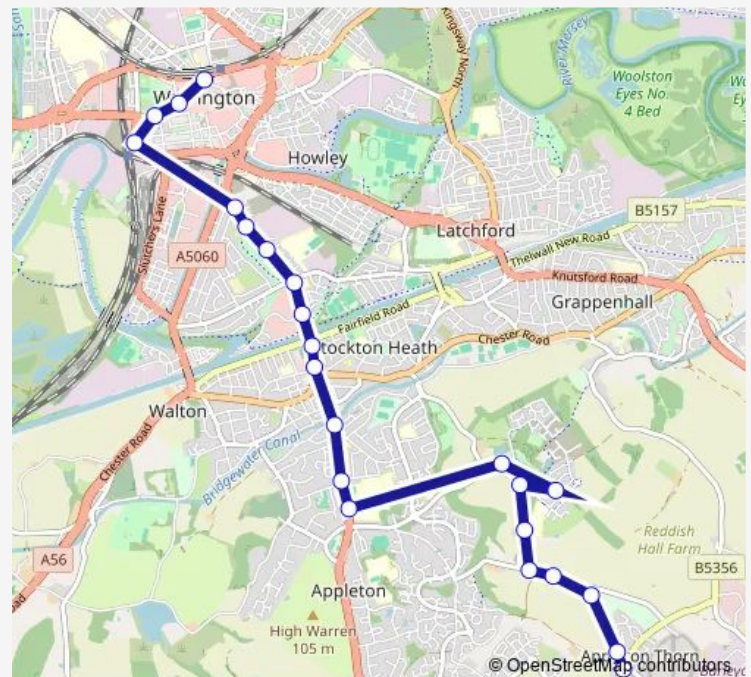

Mullberry Tree Pub

London Bridge

Broomfields Road

Lyon's Lane

Astor Drive

Curzon Drive

Dairy Farm

Stud Farm

Thursday 08:09

Friday 08:09

Saturday —

Sunday —

Route info

Direction: Bus Interchange

Stops: 23

Trip Duration: 0 hour 31 min

8A — Warrington - Hatton via Lyons Lane, Stretton

Thorntree Green

Appleton Hall

Direction

Hatton Lane — Bus Interchange

29 stops

[Open route schedule](#)

Hatton Lane

Sunday —

Route info

Direction: Hatton Lane

Stops: 29

Trip Duration: 0 hour 41 min

Warrington Bank Quay Station

Town Hall

Garven Place Alighting Only