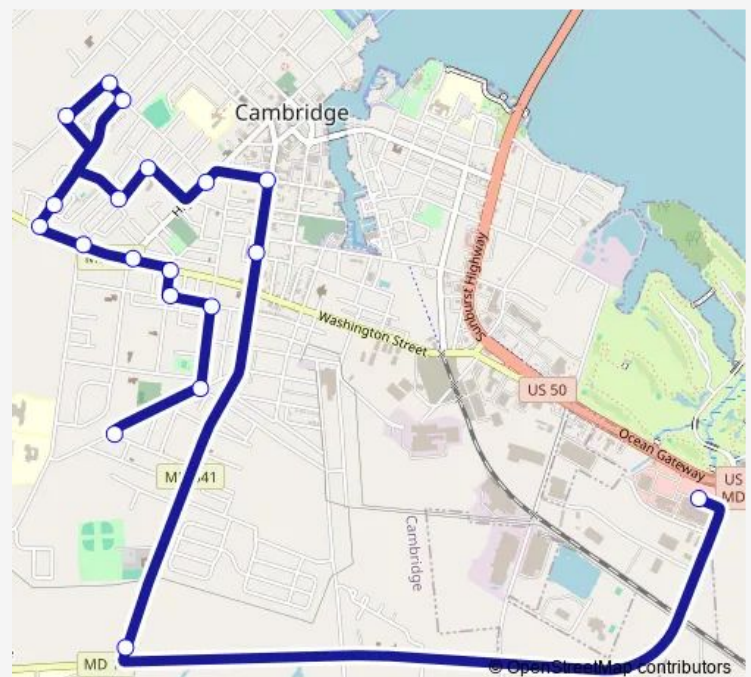

Bus 8A Route 8A - 5:00 AM Cambridge Route

[Go to website](#)

Direction

Bayly & Goldsborough — Walmart

19 stops

[Open route schedule](#)

Bayly & Goldsborough

Bayly & Pine

Park & Leonard

Leonard & Cosby

Cornish & Rigby

Rigby & Fairmont

High & Park

Race & Muir

Race at Bradford House

Race at Route 16

Walmart

Route schedule

Bayly & Goldsborough — Walmart

Monday	05:00
Tuesday	05:00
Wednesday	05:00
Thursday	05:00
Friday	05:00
Saturday	—
Sunday	—

Route info

Direction: Bayly & Goldsborough

Stops: 19

Trip Duration: 0 hour 25 min

8A — Route 8A - 5:00 AM Cambridge Route

8A Bus time schedules and route maps are available in an offline PDF at busmaps.com. Use the busmaps.com website to see live bus times, train schedule or subway schedule, and step-by-step directions for all public transit in Cambridge