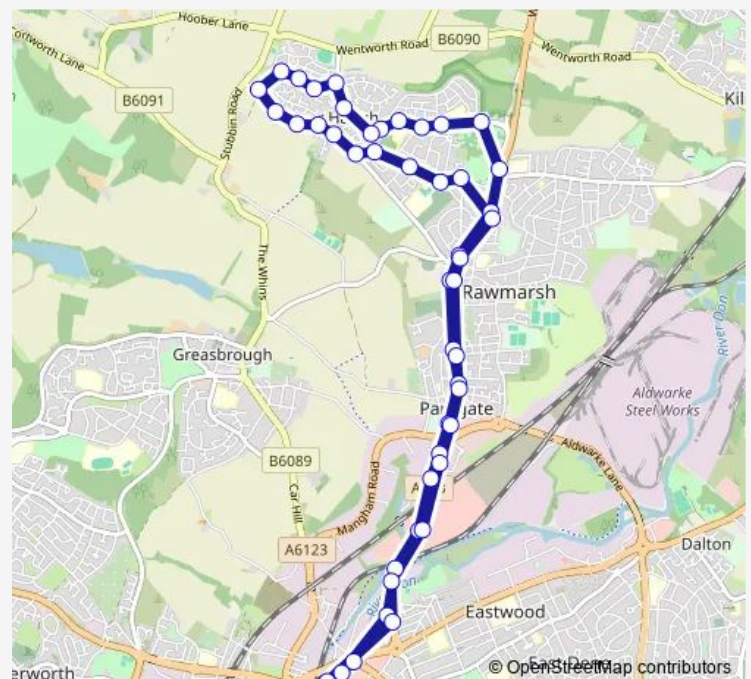

Blyth Avenue/West Avenue

Dale Road/Quarry Street

Warren Vale/Kilnhurst Road

Thorogate/Victoria Park

Thorogate/Sharpfield Avenue

Thorogate/The Parade

Lister Avenue/Hague Avenue

Hague Avenue/Meadow Avenue

Harding Avenue/Scovell Avenue

Harding Avenue/Green Rise

Symonds Avenue/Harding Avenue

Route schedule

Rotherham Interchange/A4 — Rotherham Interchange/C4

Monday 05:38-17:44

Tuesday 05:38-17:44

Wednesday 05:38-17:44

Thursday 05:38-17:44

Friday 05:38-17:44

Saturday 06:39-17:44

Sunday —

Route info

Direction: Rotherham Interchange/A4

Stops: 46

Trip Duration: 0 hour 49 min

8a — Rotherham - Rotherham

Symonds Avenue/Hollis Close

Symonds Avenue/Boardman Avenue

Symonds Avenue/Roden Way

Symonds Avenue/Haugh Road

Haugh Road/Hawke Close

Haugh Road/Wild Avenue

Haugh Road/Green Rise