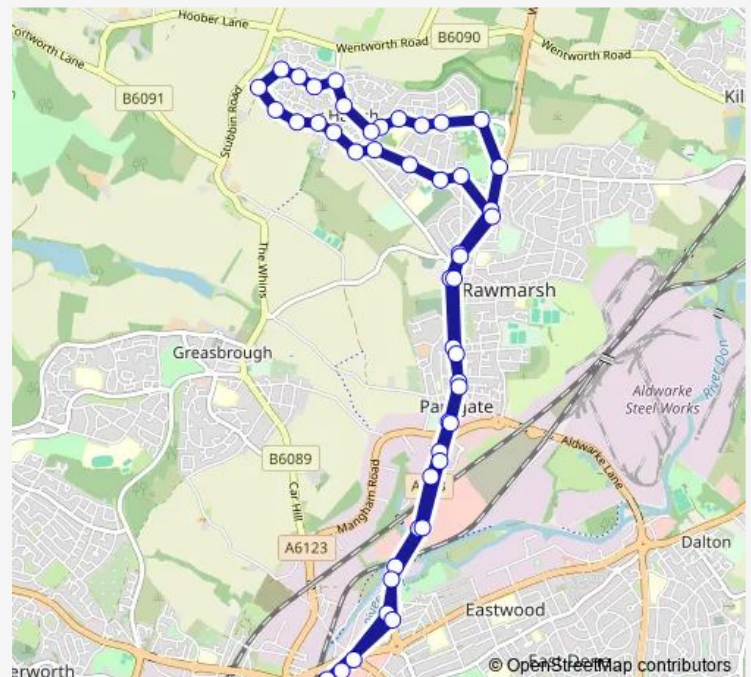

Blyth Avenue/West Avenue

Dale Road/Quarry Street

Warren Vale/Kilnhurst Road

Thorogate/Victoria Park

Thorogate/Sharpfield Avenue

Thorogate/The Parade

Lister Avenue/Hague Avenue

Hague Avenue/Meadow Avenue

Harding Avenue/Scovell Avenue

Harding Avenue/Green Rise

Symonds Avenue/Harding Avenue

Route schedule

Rotherham Interchange/A4 — Rotherham Interchange/C4

Monday 05:38-17:44

Tuesday 05:38-17:44

Wednesday 05:38-17:44

Thursday 05:38-17:44

Friday 05:38-17:44

Saturday 06:39-17:44

Sunday —

Route info

Direction: Rotherham Interchange/A4

Stops: 46

Trip Duration: 0 hour 42 min

8a — Rotherham - Rotherham

Symonds Avenue/Hollis Close

Symonds Avenue/Boardman Avenue

Symonds Avenue/Roden Way

Symonds Avenue/Haugh Road

Haugh Road/Hawke Close

Haugh Road/Wild Avenue

Haugh Road/Green Rise