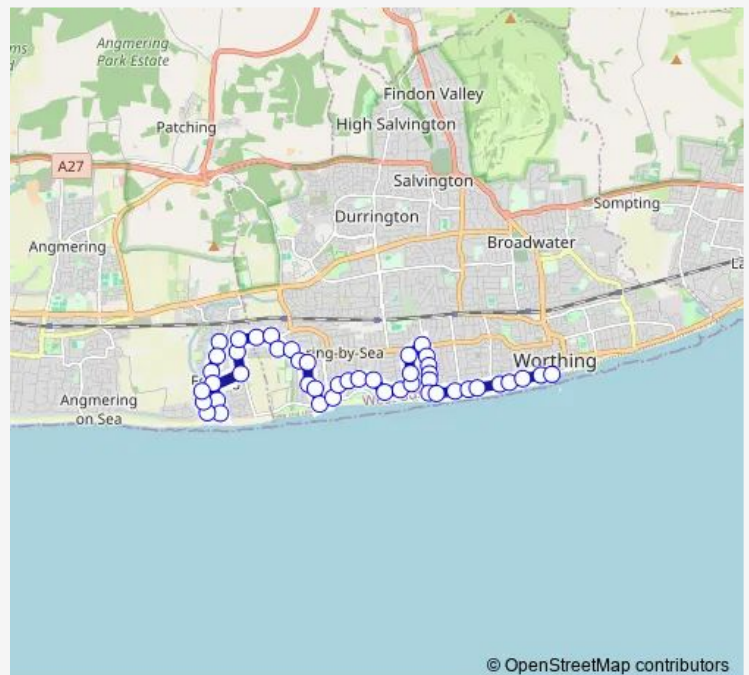

Bus 8A Worthing - Goring by Sea - South Ferring

[Go to website](#)

Direction

Library — Marine Parade

46 stops

[Open route schedule](#)

- Library
- Church Lane
- Cedar Close
- Little Paddocks
- Ocean Close
- Florida Road
- The Strand
- West Drive
- Ferringham Way
- Sea Lane Gardens
- Little Twitten Recreation Ground
- Sea Lane
- Glynde Avenue
- Rudgwick Avenue
- Fernhurst Drive
- Bulls Head
- Ashurst Close
- Arlington Avenue North Circle
- Arlington Close
- Petworth Avenue
- Chelwood Avenue

Route schedule

Library — Marine Parade

Monday	09:28-12:32
Tuesday	09:28-12:32
Wednesday	09:28-12:32
Thursday	09:28-12:32
Friday	09:28-12:32
Saturday	09:28-12:32
Sunday	—

Route info

Direction: Library

Stops: 46

Trip Duration: 0 hour 32 min

© OpenStreetMap contributors

■ 8A — Worthing - Goring by Sea - South Ferring

BusMaps

Marine Crescent

Fairview Avenue

St John's Avenue

Alinora Avenue

Heene Terrace

Queen's Road

Augusta Place

The Lido

Marine Parade

Direction

Marine Parade — Library

45 stops