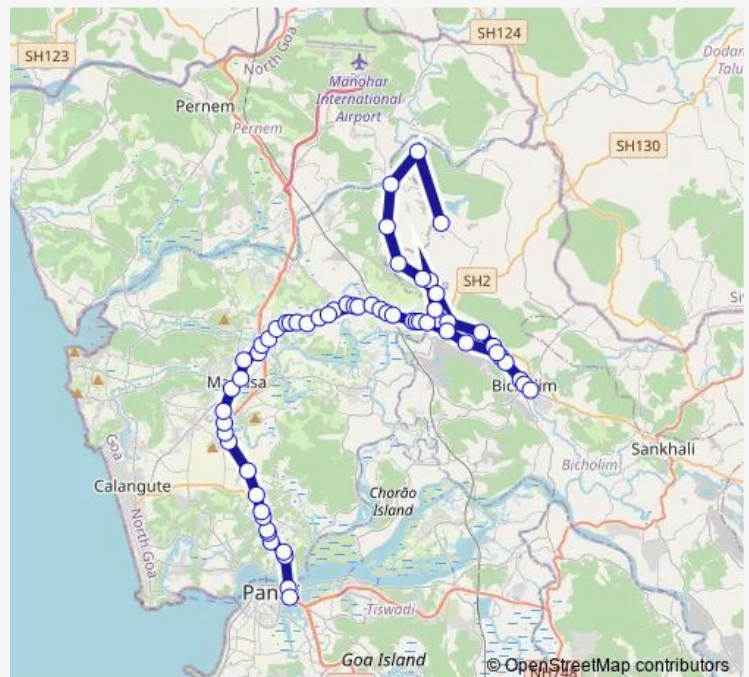

Thursday 07:00

Friday 07:00

Saturday 07:00

Sunday 07:00

Route info

Direction: Amthane

Stops: 65

Trip Duration: 2 hour 5 min