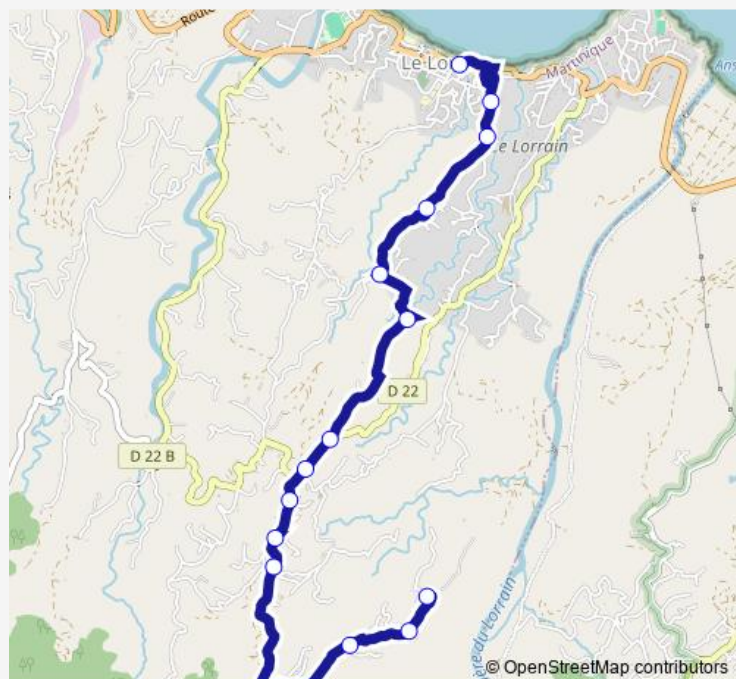

Marianne

Temple

Haut Carabin

BAS Carabin

Martinel

Fonds Carabin

Route schedule

Gare routière du Lorrain — Fonds Carabin

Monday 06:00-17:45

Tuesday 06:00-17:45

Wednesday 06:00-17:45

Thursday 06:00-17:45

Friday 06:00-17:45

Saturday 07:00-12:30

Sunday 05:30-10:45

Route info

Direction: Gare routière du Lorrain

Stops: 16

Trip Duration: 0 hour 22 min

Direction

Fonds Carabin — Gare routière du Lorrain

16 stops

[Open route schedule](#)

Fonds Carabin

Fonds Carabin — Gare routière du Lorrain

Monday 06:22-18:07

Tuesday 06:22-18:07

Wednesday 06:22-18:07

Thursday 06:22-18:07

Friday 06:22-18:07

Saturday 07:22-12:52

Sunday 05:52-11:07