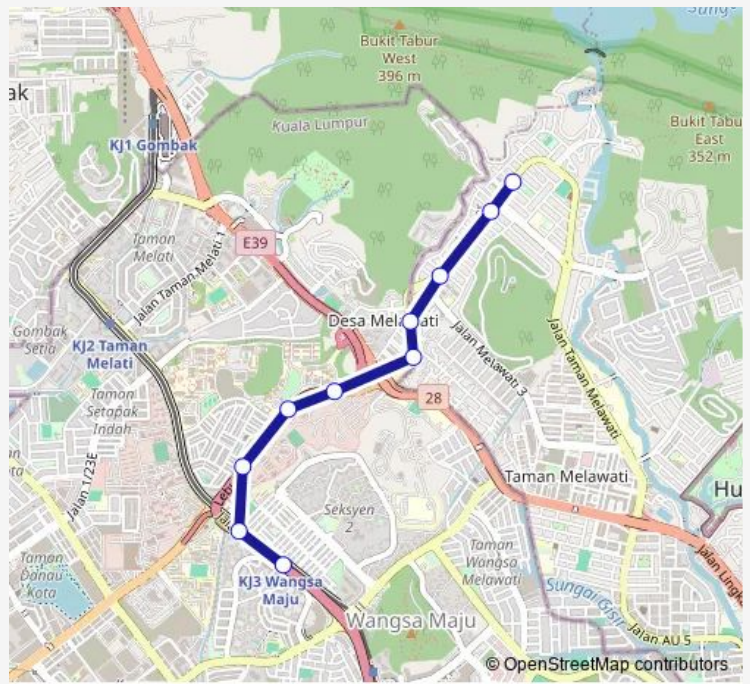

Bus T304 Stesen LRT Wangsa Maju

[Go to website](#)

Direction
 Hab Bas Taman Melawati, Jalan Taman Melawati — Ste-
 sen LRT Wangsa Maju, Jalan 1/27a

10 stops

[Open route schedule](#)

- Hab Bas Taman Melawati, Jalan Taman Melawati
- Bulatan Bukit Mas, Jalan Taman Melawati
- Pasar Mini, Jalan Taman Melawati
- Tanah Perkuburan Islam, Jalan Kolam Air
- Kampung Klang Gate, Jalan Kolam Air
- Pulapot, Jalan Genting Kelang
- Kolej TAR (opp.), Jalan Genting Kelang
- Taman Bunga Raya (opp.), Jalan Genting Kelang
- TAR Villa, Jalan 1/27a
- Stesen LRT Wangsa Maju, Jalan 1/27a

Route schedule
 Hab Bas Taman Melawati, Jalan Taman Melawati — Ste-
 sen LRT Wangsa Maju, Jalan 1/27a

Monday	06:00
Tuesday	06:00
Wednesday	06:00
Thursday	06:00
Friday	06:00
Saturday	06:00
Sunday	06:00

Route info

Direction: Hab Bas Taman Melawati, Jalan Taman Melawati

Stops: 10

Trip Duration: 17 hour 0 min

Direction

Stesen LRT Wangsa Maju, Jalan 1/27a — Hab Bas Taman Melawati, Jalan Taman Melawati

14 stops

[Open route schedule](#)

Saturday 06:00

Sunday 06:00

Route info

Direction: Stesen LRT Wangsa Maju, Jalan 1/27a

Stops: 14

Trip Duration: 17 hour 0 min

T304 Bus time schedules and route maps are available in an offline PDF at busmaps.com. Use the busmaps.com website to see live bus times, train schedule or subway schedule, and step-by-step directions for all public transit in Kuala Lumpur