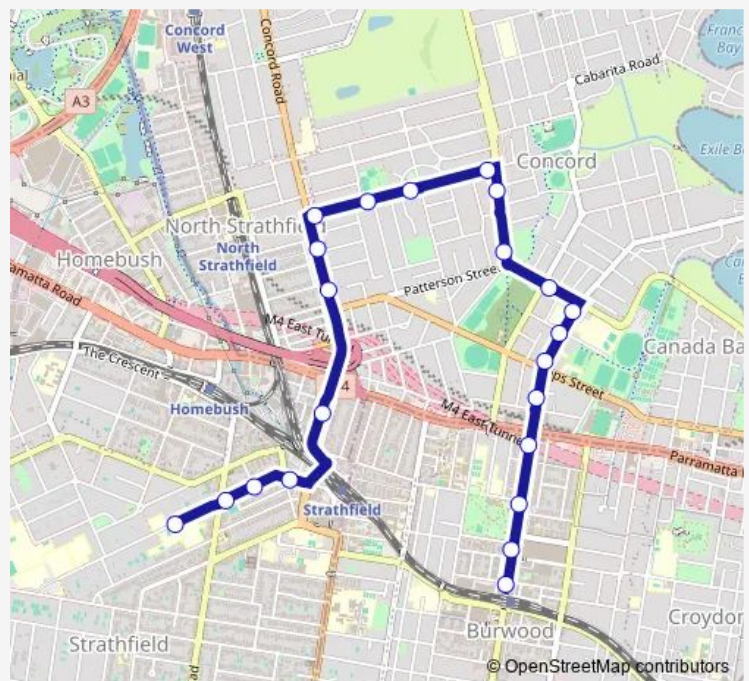

### Direction

Burwood Station, Burwood Rd, Stand G — Strathfield Girls High School, Albert Rd

22 stops

[Open route schedule](#)

Burwood Station, Burwood Rd, Stand G

Burwood Rd Opp Westfield Burwood

Burwood Park, Burwood Rd

Albert Rd At Elva St

Albert Rd Opp Duke St

Albert Rd At Homebush Rd

### Route schedule

Burwood Station, Burwood Rd, Stand G — Strathfield Girls High School, Albert Rd

Monday 08:07

Tuesday 08:07

Wednesday 08:07

Thursday 08:07

Friday 08:07

Saturday —

### Route info

Direction: Burwood Station, Burwood Rd, Stand G

Stops: 22

Trip Duration: 0 hour 27 min

604s — Burwood Station to Strathfield Girls High

Strathfield Girls High School, Albert Rd

604s School Bus time schedules and route maps are available in an offline PDF at [busmaps.com](https://busmaps.com). Use the [busmaps.com](https://busmaps.com) website to see live bus times, train schedule or subway schedule, and step-by-step directions for all public transit in Sydney