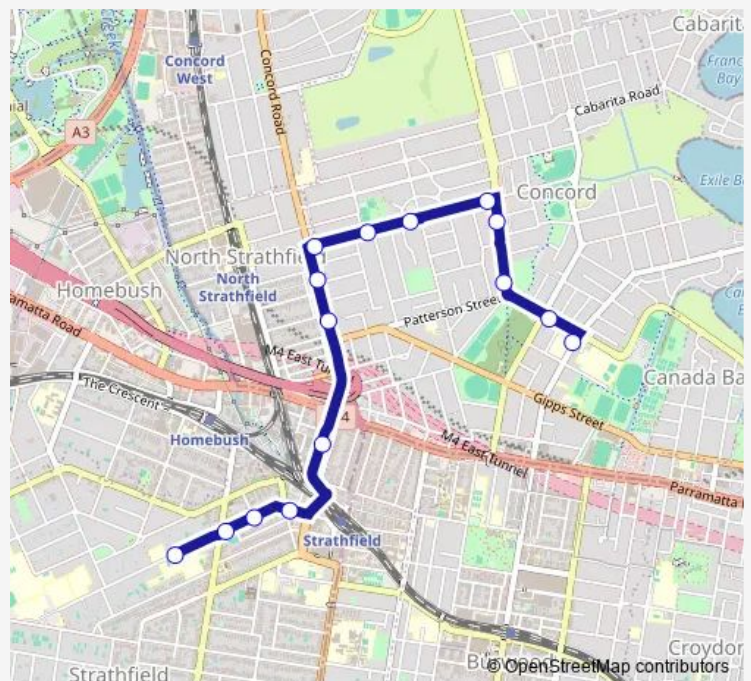

School Bus 604s Burwood Station to Strathfield Girls High

[Go to website](#)

Direction

Burwood Rd At Crane St — Strathfield Girls High School, Albert Rd

15 stops

[Open route schedule](#)

Burwood Rd At Crane St

Concord Rd At Homedale Av

Concord Rd Before Princess Av

Leicester Av After Parramatta Rd

Albert Rd At Elva St

Albert Rd Opp Duke St

Albert Rd At Homebush Rd

Strathfield Girls High School, Albert Rd

Route schedule

Burwood Rd At Crane St — Strathfield Girls High School, Albert Rd

Monday 08:12

Tuesday 08:12

Wednesday 08:12

Thursday 08:12

Friday —

Saturday —

Sunday —

Route info

Direction: Burwood Rd At Crane St

Stops: 15

Trip Duration: 0 hour 22 min

604s — Burwood Station to Strathfield Girls High

604s School Bus time schedules and route maps are available in an offline PDF at busmaps.com. Use the busmaps.com website to see live bus times, train schedule or subway schedule, and step-by-step directions for all public transit in Sydney