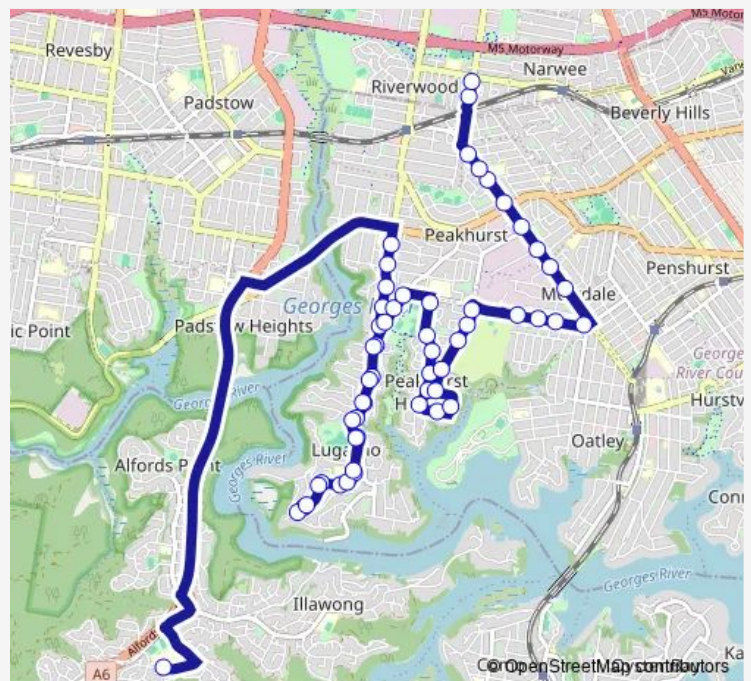

Wednesday 15:27

Thursday 14:37

Friday 15:27

Saturday —

Sunday —

Route info

Direction: Menai High School, Gerald Rd

Stops: 55

Trip Duration: 0 hour 45 min

Forest Rd After Old Forest Rd

Forest Rd At Valentia Av

Forest Rd At Blackbutt Av

Lugarno Shops, Forest Rd

Forest Rd At Cypress Dr

Forest Rd After Belmore Rd

Forest St Opp Club Grandviews

Tucker Reserve, Sunshine Pde

Waterside Pde At Rainbow Pde

Bayview Rd At Waterside Pde

Lorraine St At Bayview Rd

Lorraine St Opp Hurstville Golf Course

Lorraine St At Orana Cres

Lorraine St Before Roberts Av

Mortdale Plaza, Roberts Av

Roberts Av Opp Beatty Reserve

Roberts Av At Kendall St

Roberts Av Before Gungah Bay Rd

Boundary Rd After Barry St

Boundary Rd At Hearne St

Boundary Rd At Norman St

Boundary Rd After Stanley St