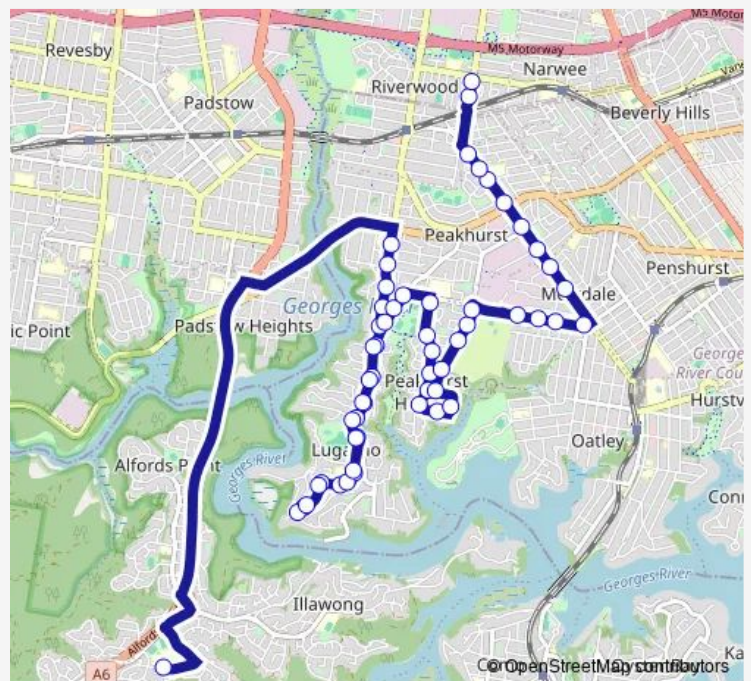

Lugarno Pde At Maple St

Lugarno Pde At Moons Av

Lugarno Public School, Lugarno Pde

Lugarno Public School, Old Forest Rd

Route schedule

Menai High School, Gerald Rd — Bonds Rd Before Hannans Rd

Monday	15:27
Tuesday	15:27
Wednesday	15:27
Thursday	14:37
Friday	15:27
Saturday	—
Sunday	—

Route info

Direction: Menai High School, Gerald Rd

Stops: 55

Trip Duration: 0 hour 45 min

S125 — Menai High School to Bonds Rd before Hannans Rd **BusMaps**

Forest Rd After Old Forest Rd

Forest Rd At Valentia Av

Bayview Rd At Waterside Pde

Lorraine St At Bayview Rd

Lorraine St Opp Hurstville Golf Course

Lorraine St At Orana Cres

Lorraine St Before Roberts Av

Mortdale Plaza, Roberts Av

Roberts Av Opp Beatty Reserve

Roberts Av At Kendall St

Roberts Av Before Gungah Bay Rd

Boundary Rd After Barry St

Boundary Rd At Hearne St

Boundary Rd At Norman St

Boundary Rd After Stanley St

Bonds Rd After Forest Rd

Bonds Rd Opp Bailey Pde

Bonds Rd Opp Peakhurst Public School