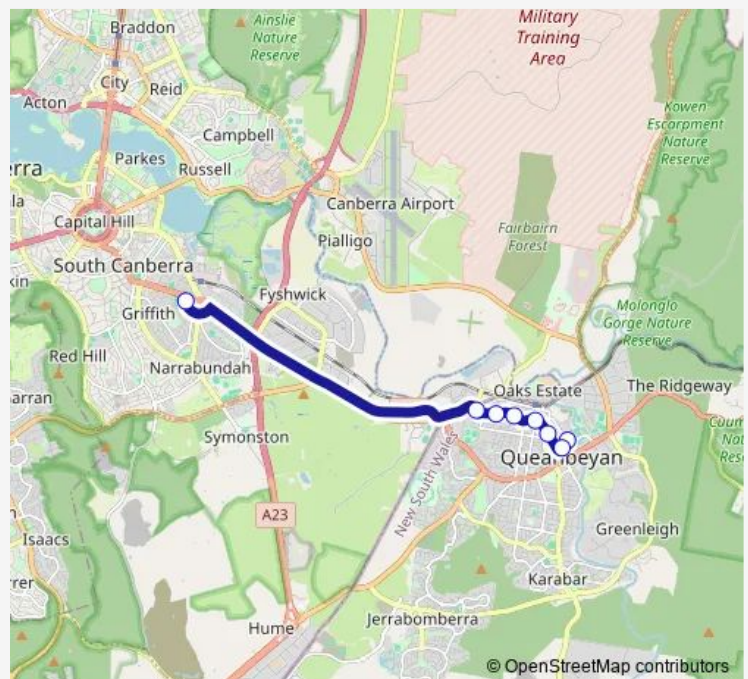

School Bus S125 Queanbeyan to St Edmunds and St Clares Colleges

[Go to website](#)

Direction

Queanbeyan Interchange, Stand 4 — St Edmunds College Mcmillan Cr

8 stops

[Open route schedule](#)

Queanbeyan Interchange, Stand 4

Riverside Plaza, Morisset St

Crawford St Before Campbell St

Uriarra Rd At Stornaway Rd

Uriarra Rd At Kinkora Pl

Uriarra Rd At Frederick St

Uriarra Rd After Kendall Av North

St Edmunds College Mcmillan Cr

Route schedule

Queanbeyan Interchange, Stand 4 — St Edmunds College Mcmillan Cr

Monday 08:20

Tuesday 08:20

Wednesday 08:20

Thursday 08:20

Friday 08:20

Saturday —

Sunday —

Route info

Direction: Queanbeyan Interchange, Stand 4

Stops: 8

Trip Duration: 0 hour 20 min

S125 School Bus time schedules and route maps are available in an offline PDF at busmaps.com. Use the busmaps.com website to see live bus times, train schedule or subway schedule, and step-by-step directions for all public transit in Canberra