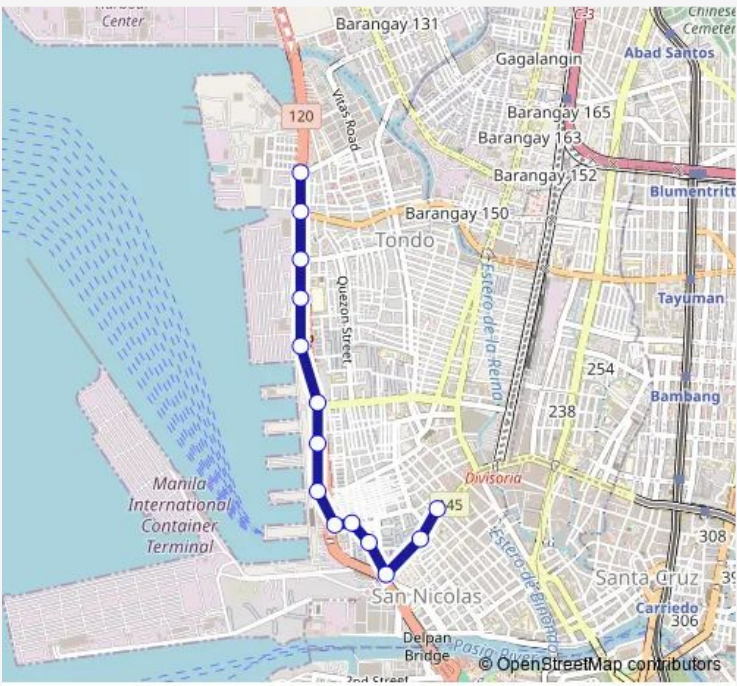

- Manila Film Centre, President Ferdinand E. Marcos Highway, Tondo
- d E. Marcos Highway / Capulong Intersection, Velasquez, Tondo
- d E. Marcos Highway / Herbosa Intersection, Velasquez, Tondo
- Don Bosco Tondo Soccer Field, Radial Road 10, Manila
- Radial Road 10, Manila
- Radial Road 10 / Moriones Intersection, Manila
- Philippine Ports Authority, President Ferdinand E. Marcos Highway, Manila
- President Ferdinand E. Marcos Highway / Lakandula Intersection, Manila
- President Ferdinand E. Marcos Highway / Lakandula Intersection, Manila
- President Ferdinand E. Marcos Highway / Kagitingan Intersection, Manila
- E. Almario Elementary School, Kagitingan, Manila
- Del Pan Flyover, Manila
- Claro M. Recto Ave, Manila
- Sto. Cristo / Claro M. Recto Ave Intersection, Manila

Route schedule
 Manila Film Centre, President Ferdinand E. Marcos Highway, Tondo — Sto. Cristo / Claro M. Recto Ave Intersection, Manila

Monday	00:00
Tuesday	00:00
Wednesday	00:00
Thursday	00:00
Friday	00:00
Saturday	00:00
Sunday	00:00

Route info

Direction: Manila Film Centre, President Ferdinand E. Marcos Highway, Tondo

Stops: 14

Trip Duration: 0 hour 16 min

Direction

Sto. Cristo / Claro M. Recto Ave Intersection, Manila —
Manila Film Centre, President Ferdinand E. Marcos Highway, Tondo

14 stops

[Open route schedule](#)

Sto. Cristo / Claro M. Recto Ave Intersection, Manila

Claro M. Recto Ave, Manila

Del Pan Flyover, Manila

E. Almario Elementary School, Kagitingan, Manila

President Ferdinand E. Marcos Highway / Kagitingan Intersection, Manila