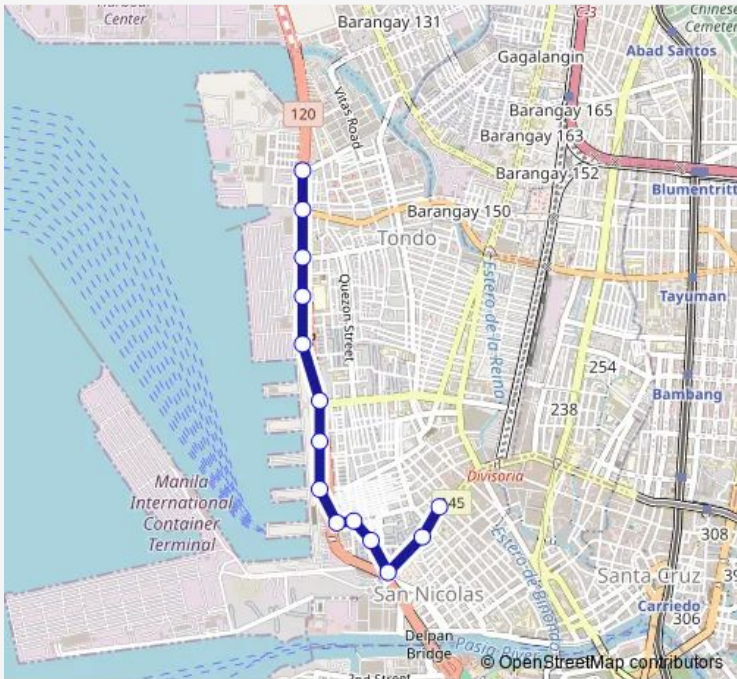

- Manila Film Centre, President Ferdinand E. Marcos Highway, Tondo
- d E. Marcos Highway / Capulong Intersection, Velasquez, Tondo
- d E. Marcos Highway / Herbosa Intersection, Velasquez, Tondo
- Don Bosco Tondo Soccer Field, Radial Road 10, Manila
- Radial Road 10, Manila
- Radial Road 10 / Moriones Intersection, Manila
- Philippine Ports Authority, President Ferdinand E. Marcos Highway, Manila
- President Ferdinand E. Marcos Highway / Lakandula Intersection, Manila
- President Ferdinand E. Marcos Highway / Lakandula Intersection, Manila
- President Ferdinand E. Marcos Highway / Kagitingan Intersection, Manila
- E. Almario Elementary School, Kagitingan, Manila
- Del Pan Flyover, Manila
- Claro M. Recto Ave, Manila
- Sto. Cristo / Claro M. Recto Ave Intersection, Manila

Route schedule
 Manila Film Centre, President Ferdinand E. Marcos Highway, Tondo — Sto. Cristo / Claro M. Recto Ave Intersection, Manila

Monday	00:00
Tuesday	00:00
Wednesday	00:00
Thursday	00:00
Friday	00:00
Saturday	00:00
Sunday	00:00

Route info

Direction: Manila Film Centre, President Ferdinand E. Marcos Highway, Tondo

Stops: 14

Trip Duration: 0 hour 16 min

Direction

Sto. Cristo / Claro M. Recto Ave Intersection, Manila —
Manila Film Centre, President Ferdinand E. Marcos Highway, Tondo

14 stops

[Open route schedule](#)

Sto. Cristo / Claro M. Recto Ave Intersection, Manila

Claro M. Recto Ave, Manila

Del Pan Flyover, Manila

E. Almario Elementary School, Kagitingan, Manila

President Ferdinand E. Marcos Highway / Kagitingan Intersection, Manila