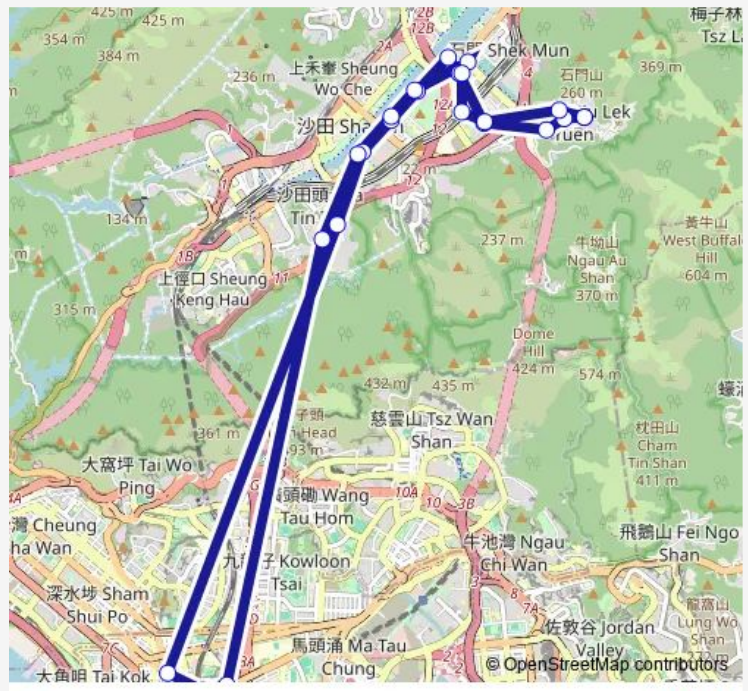

Bus 65S Wong NAI TAU - Mong KOK Station (Circular)

[Go to website](#)

Direction
 WONG NAI TAU BUS TERMINUS — WONG NAI TAU BUS TERMINUS
 23 stops
[Open route schedule](#)

- WONG NAI TAU BUS TERMINUS
- SIU LEK YUEN ROAD, OUTSIDE KWONG YUEN ESTATE CARPARK
- KWONG SIN STREET, NEAR ALDER HOUSE, KWONG YUEN ESTATE
- NGAU PEI SHA STREET, NEAR YU KAN HOUSE, YU CHUI COURT
- NGAN SHING STREET, OUTSIDE CITY ONE SHATIN|NGAN SHING STREET, OUTSIDE NGAN SHING COMMERCIAL CENTRE
- TAI CHUNG KIU ROAD, OUTSIDE CITY ONE SHATIN
- TAI CHUNG KIU ROAD, OUTSIDE BELAIR GARDENS
- BUS LAY-BY ON TAI CHUNG KIU ROAD OUTSIDE REGAL RIVERSIDE HOTEL|TAI CHUNG KIU ROAD, NEAR GARDEN RIVERA|TAI CHUNG KIU ROAD, NEAR GARDEN RIVERA
- TAI CHUNG KIU ROAD, OUTSIDE YUE SHING COURT
- LION ROCK TUNNEL ROAD, NEAR WAH SHING HOUSE, FUNG SHING COURT
- BUTE STREET, NEAR THE CHURCH OF CHRIST IN CHINA MANGKOK CHURCH CHRISTIAN CENTRE
- House NO. 113 Argyle Street|Argyle Street, Glen Haven|Argyle Street, Glen Haven|House NO. 113 Argyle Street, TAI Ping Road|Argyle Street, Near Glen Haven
- ARGYLE STREET, CHINA LIGHT AND POWER COMPANY LIMITED|ARGYLE STREET, NEAR YEE ON COURT BLOCK B

Route schedule
 WONG NAI TAU BUS TERMINUS — WONG NAI TAU BUS TERMINUS

Monday	02:30-23:00
Tuesday	02:30-23:00
Wednesday	02:30-23:00
Thursday	02:30-23:00
Friday	02:30-23:00
Saturday	02:30-23:00
Sunday	02:30-23:00

Route info

Direction: WONG NAI TAU BUS TERMINUS
 Stops: 23
 Trip Duration: 0 hour 47 min

65S — Wong NAI TAU - Mong KOK Station (Circular) **BusMaps**

BUS LAY-BY AT LION ROCK TUNNEL ROAD OUTSIDE
SUN TIN WAI ESTATE|LION ROCK TUNNEL ROAD,
NEAR YU WAI HOUSE, SUN TIN WAI ESTATE