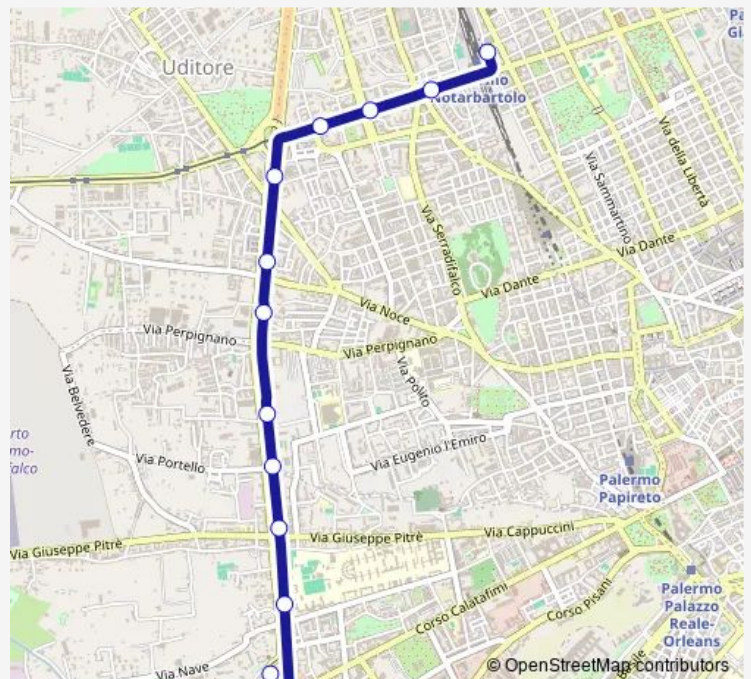

Friday 06:42-21:27

Saturday 06:42-21:27

Sunday 06:47-21:46

Route info

Direction: Pollaci - Calatafimi

Stops: 12

Trip Duration: 0 hour 20 min

TRAM4 — Stazione Notarbartolo - Calatafimi

**Direction**

Notarbartolo — Pollaci - Calatafimi

11 stops

[Open route schedule](#)

Notarbartolo

Respighi - Piazza Ziino

Galilei - Pacinotti

Giotto - Migliaccio