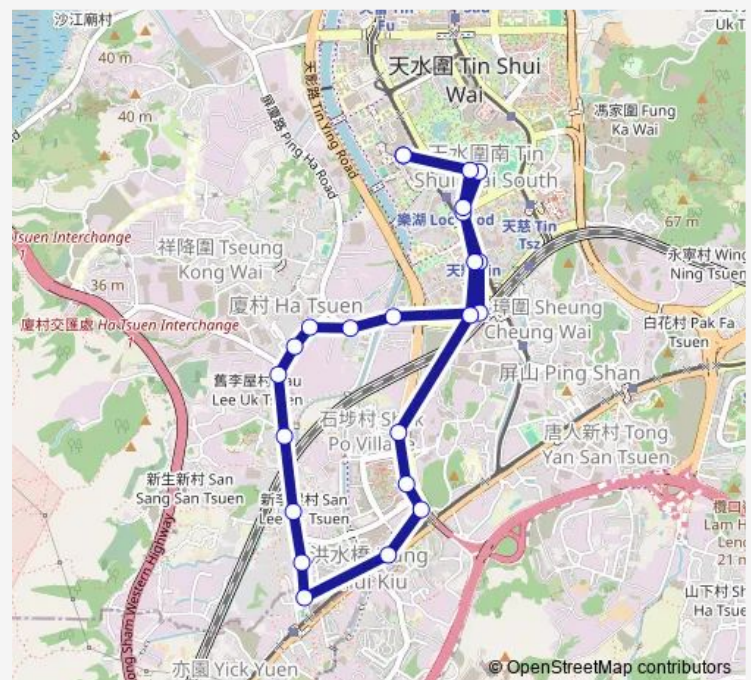

[Ctb] YIU MAN House TIN YIU Estate, TIN YIU Road|[Kmb] YIU MAN House TIN YIU Estate|[Lrtfeeder] LR TIN YIU Stop|[Lwb] YIU MAN House TIN YIU Estate|[Nlb] YIU MAN House, TIN YIU Estate

[Ctb] TIN Shui WAI Station - TIN Shing Court, Ping HA Road|[Kmb] TIN Shui WAI Station|[Lrtfeeder] TIN Shing Court (MTR TIN Shui WAI Station)|[Lwb] TIN Shui WAI Station|[Nlb] TIN Shing Court

[Kmb] Shek PO Road TIN Shui Wai|[Lrtfeeder] Shek PO Road

[Kmb] SHA Chau LEI Tsuen|[Lrtfeeder] SHA Chau LEI Tsuen

[Kmb] HA Tsuen Shi|[Lrtfeeder] HA Tsuen Shi

[Kmb] SAN UK Tsuen|[Lrtfeeder] SAN UK Tsuen

[Kmb] LEE UK Tsuen|[Lrtfeeder] LEE UK Tsuen

[Kmb] SAN Sang Tsuen|[Lrtfeeder] SAN Sang Tsuen

[Kmb] SAN LEE UK Tsuen|[Lrtfeeder] SAN LEE UK Tsuen

[Kmb] TIN Sum|[Lrtfeeder] TIN Sam

[Kmb] Rural Committee|[Lrtfeeder] Rural Committee

Route schedule

[Ctb] TIN Shui Estate|[Kmb] TIN Shui BUS Terminus|[Lrtfeeder] TIN Shui — [Ctb] TIN Shui Estate|[Kmb] TIN Shui BUS Terminus|[Lrtfeeder] TIN Shui

Monday	05:40-23:35
Tuesday	05:40-23:35
Wednesday	05:40-23:35
Thursday	05:40-23:35
Friday	05:40-23:35
Saturday	05:40-23:35
Sunday	05:40-23:35

Route info

Direction: [Ctb] TIN Shui Estate|[Kmb] TIN Shui BUS Terminus|[Lrtfeeder] TIN Shui

Stops: 23

Trip Duration: 0 hour 22 min

■ K75p — TIN Shui - Hung Shui KIU (Circular)