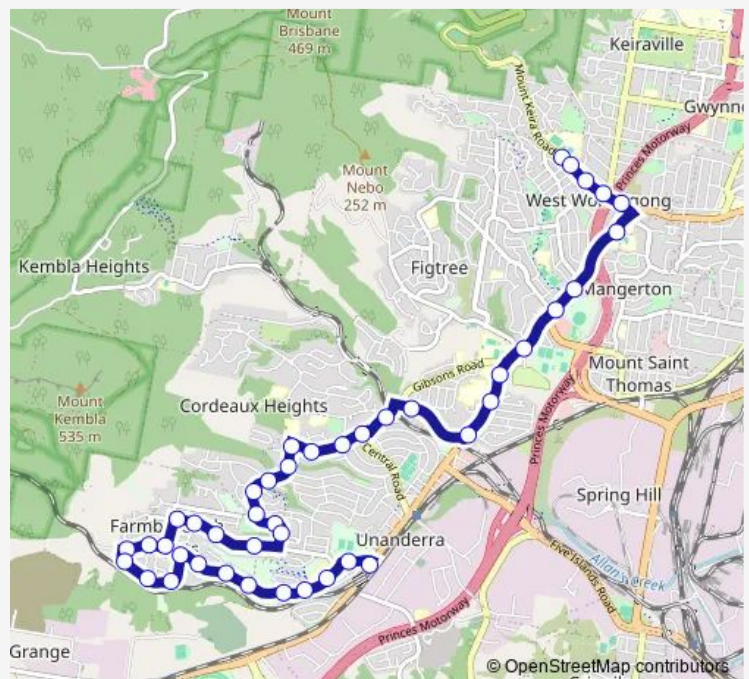

Staff Rd At Coral Cres

Coachwood Dr After Staff Rd

Coachwood Dr Before Cummins St

Coachwood Dr Opp Coachwood Park

Route schedule

Edmund Rice College, Mt Keira Rd — Princes Hwy Opp Farmborough Rd

Monday	14:10
Tuesday	14:10
Wednesday	14:10
Thursday	14:10
Friday	14:10
Saturday	—
Sunday	—

Route info

Direction: Edmund Rice College, Mt Keira Rd

Stops: 43

Trip Duration: 0 hour 30 min

S092 — Edmund Rice College to Farmborough Rd at Princes Hwy

Coachwood Dr After Rickard Rd

Coachwood Dr Before Waples Rd

Monday 07:10

Tuesday 07:10

Wednesday 07:10

Thursday 07:10

Friday 07:10

Saturday —

Sunday —

Route info