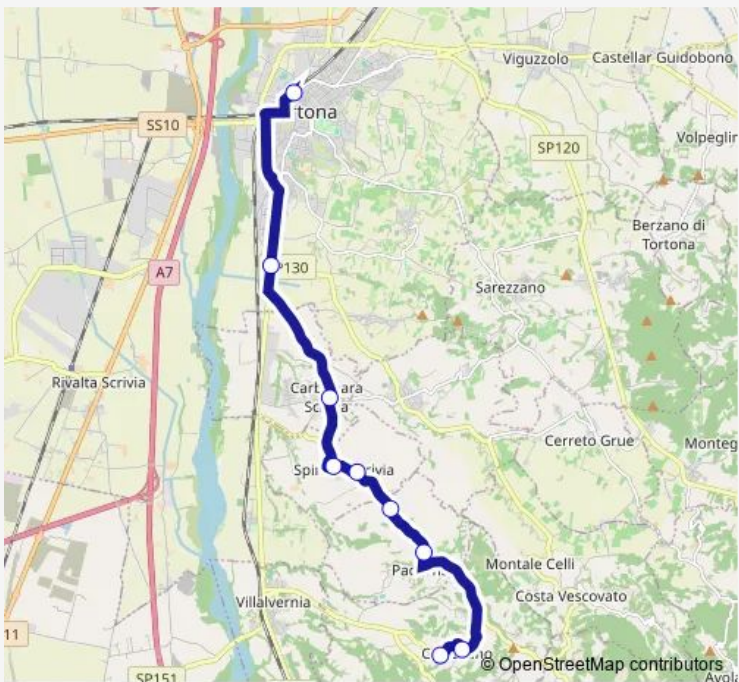

Bus S092 Carezzano Maggiore - Tortona

[Go to website](#)

Direction
 CAREZZANO M. - CIMITERO — TORTONA - STAZIONE FERROVIARIA

9 stops

[Open route schedule](#)

- CAREZZANO M. - CIMITERO
- CAREZZANO MAGGIORE
- PADERNA - VIA SPINETO - CAPPELLETTA
- PADERNA - LOCALITA' CONVENTO
- SPINETO SCRIVIA - SP134 - BIVIO CIMITERO
- SPINETO SCRIVIA
- CARBONARA SCRIVIA
- BIVIO CARBONARA - SS 35 - VIA LUCREZIA
- TORTONA - STAZIONE FERROVIARIA

Route schedule
 CAREZZANO M. - CIMITERO — TORTONA - STAZIONE FERROVIARIA

Monday	07:00-14:55
Tuesday	07:00-14:55
Wednesday	07:00-14:55
Thursday	07:00-14:55
Friday	07:00-14:55
Saturday	09:00-13:05
Sunday	—

Route info

Direction: CAREZZANO M. - CIMITERO

Stops: 9

Trip Duration: 0 hour 29 min

■ S092 — Carezzano Maggiore - Tortona **BusMaps**

Direction

TORTONA - STAZIONE FERROVIARIA — CAREZZANO M. - CIMITERO

9 stops

Friday 13:15-17:30

Saturday 08:30-12:35

Sunday —

Route info

Direction: TORTONA - STAZIONE FERROVIARIA

Stops: 9

Trip Duration: 0 hour 29 min

S092 Bus time schedules and route maps are available in an offline PDF at busmaps.com. Use the busmaps.com website to see live bus times, train schedule or subway schedule, and step-by-step directions for all public transit in Carezzano Maggiore