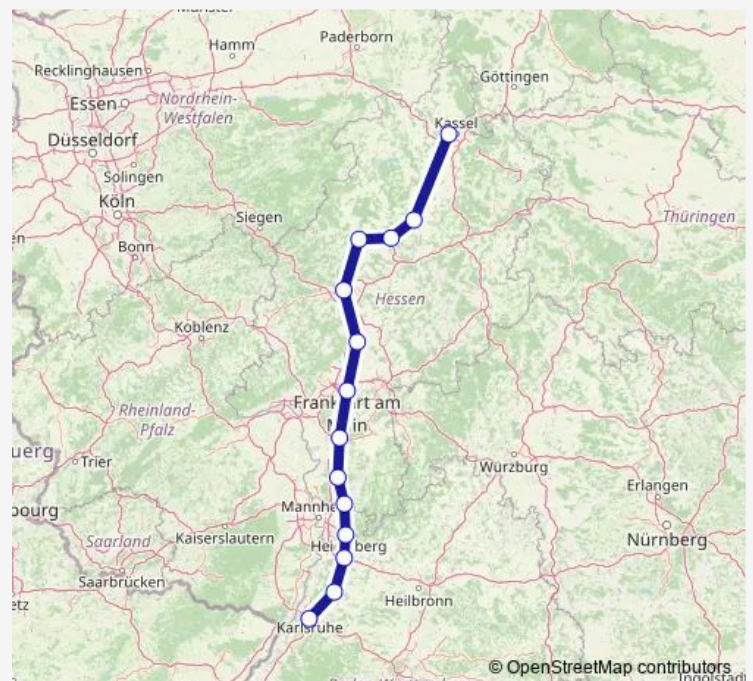

Gießen

Friedberg(Hess)

Frankfurt(Main)Süd

Darmstadt Hbf

Bensheim

Weinheim(Bergstr)Hbf

Heidelberg Hbf

Wiesloch-Walldorf

Friday —

Saturday 09:03

Sunday 09:03

Route info

Direction: Kassel-Wilhelmshöhe

Stops: 14

Trip Duration: 3 hour 47 min

ICE 1565 Rail time schedules and route maps are available in an offline PDF at busmaps.com. Use the busmaps.com website to see live bus times, train schedule or subway schedule, and step-by-step directions for all public transit in Giessen