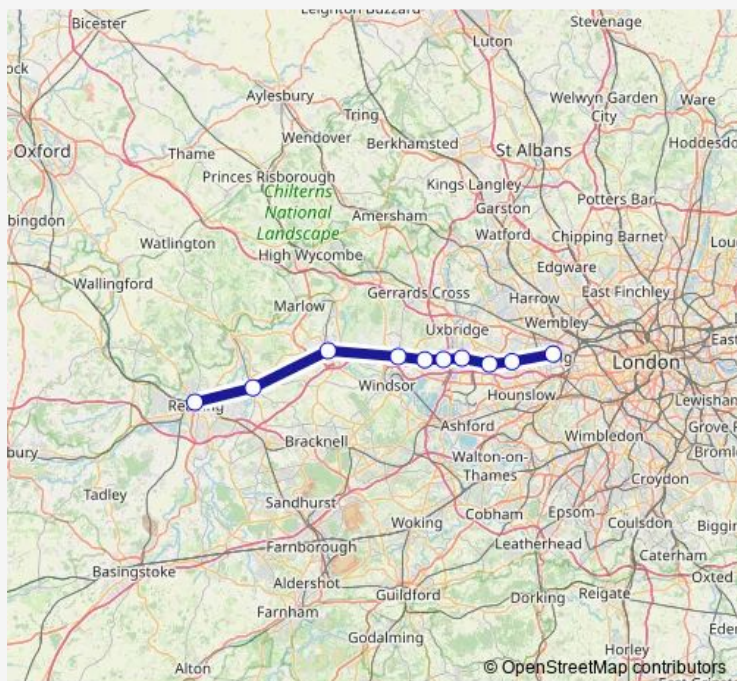

Rail Xr:Eal->Rdg XR train service from EAL to Rdg

[Go to website](#)

Direction

Ealing Broadway — Reading

10 stops

[Open route schedule](#)

Ealing Broadway

Southall

Hayes & Harlington

West Drayton

Iver

Langley (Berks)

Slough

Maidenhead

Twyford

Reading

Route schedule

Ealing Broadway — Reading

Monday —

Tuesday —

Wednesday —

Thursday —

Friday —

Saturday —

Sunday

07:08-07:47

Route info

Direction: Ealing Broadway

Stops: 10

Trip Duration: 0 hour 43 min

■ Xr:Eal->Rdg — XR train service from EAL to Rdg

Xr:Eal->Rdg Rail time schedules and route maps are available in an offline PDF at busmaps.com. Use the busmaps.com website to see live bus times, train schedule or subway schedule, and step-by-step directions for all public transit in Slough