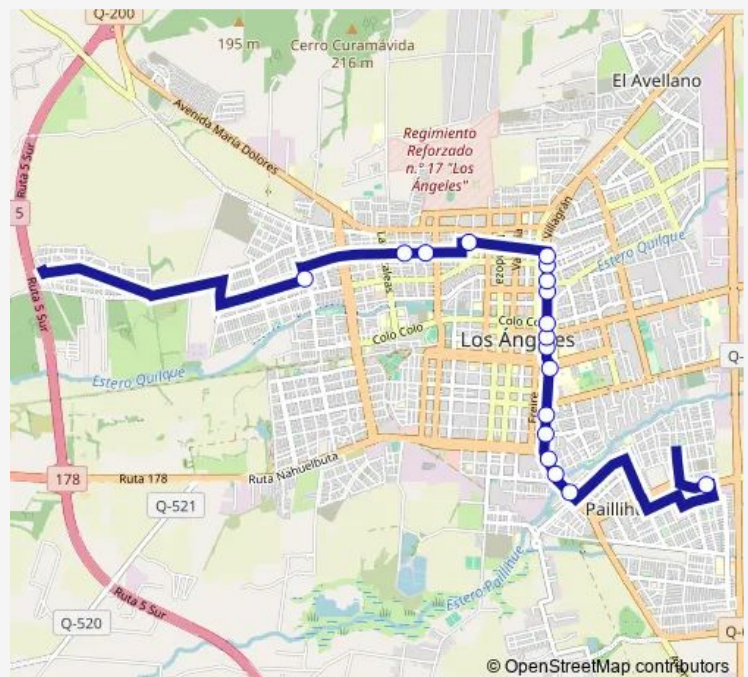

Direction

Francisco Encina / Pto. Alegre — Poniente / Aguas Calientes

18 stops

[Open route schedule](#)

Francisco Encina / Pto. Alegre

Los Carrera / Edmundo Arellano

Los Carrera / Maria Auxiliadora

Los Carrera / Vicuna Mackenna

Villagran / Galvarino

Villagran / Janequeo

Janequeo / Reidor Jose Montoya

Bombero Fco. Rioseco / Ruiz Aldea

Bombero Fco. Rioseco / Las Fucias

Poniente / Aguas Calientes

Route schedule

Francisco Encina / Pto. Alegre — Poniente / Aguas Calientes

Monday 07:17-20:17

Tuesday 07:17-20:17

Wednesday 07:17-20:17

Thursday 07:17-20:17

Friday 07:17-20:17

Saturday 07:17-20:17

Sunday 07:17-20:17

Route info

Direction: Francisco Encina / Pto. Alegre

Stops: 18

Trip Duration: 0 hour 23 min

6_R Bus time schedules and route maps are available in an offline PDF at busmaps.com. Use the busmaps.com website to see live bus times, train schedule or subway schedule, and step-by-step directions for all public transit in Los Angeles