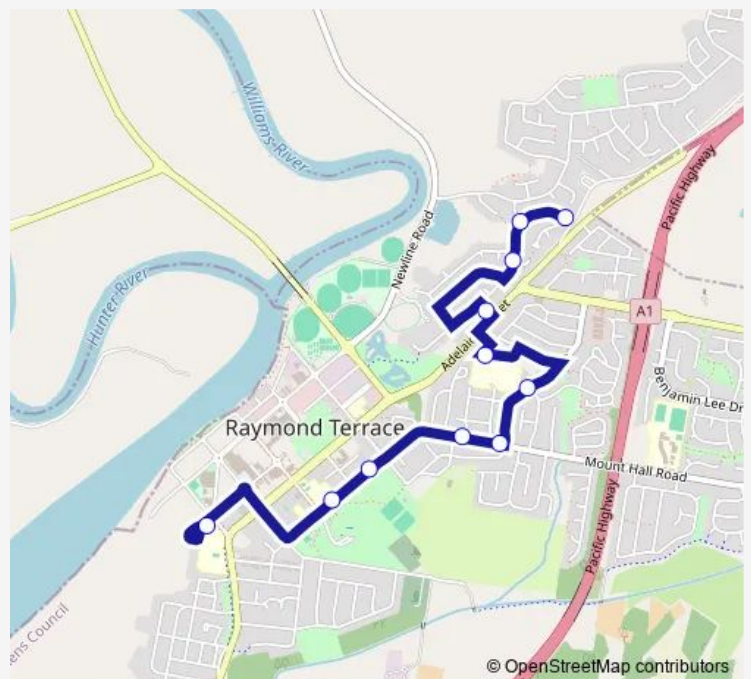

School Bus 0142 Raymond Terrace PS to Rees James Rd

[Go to website](#)

Direction

Raymond Terrace Primary School, Sturgeon St — Alton Rd Before Rees James Rd

11 stops

[Open route schedule](#)

Raymond Terrace Primary School, Sturgeon St

St Brigid's Catholic Church, Irrawang St

Irrawang St After Bourke St

Mount Hall Rd At Cambridge Av

Mount Hall Rd At Watt St

Watt St Opp Banks St

Irrawang Public School, Vogele Pl

Tregenna St After Adelaide St

Alton Rd Opp Artell Cl

Alton Rd At Meehan Rd

Alton Rd Before Rees James Rd

Route schedule

Raymond Terrace Primary School, Sturgeon St — Alton Rd Before Rees James Rd

Monday	15:15
Tuesday	15:15
Wednesday	15:15
Thursday	15:15
Friday	15:15
Saturday	—
Sunday	—

Route info

Direction: Raymond Terrace Primary School, Sturgeon St

Stops: 11

Trip Duration: 0 hour 15 min

0142 — Raymond Terrace PS to Rees James Rd

0142 School Bus time schedules and route maps are available in an offline PDF at busmaps.com. Use the busmaps.com website to see live bus times, train schedule or subway schedule, and step-by-step directions for all public transit in Maitland