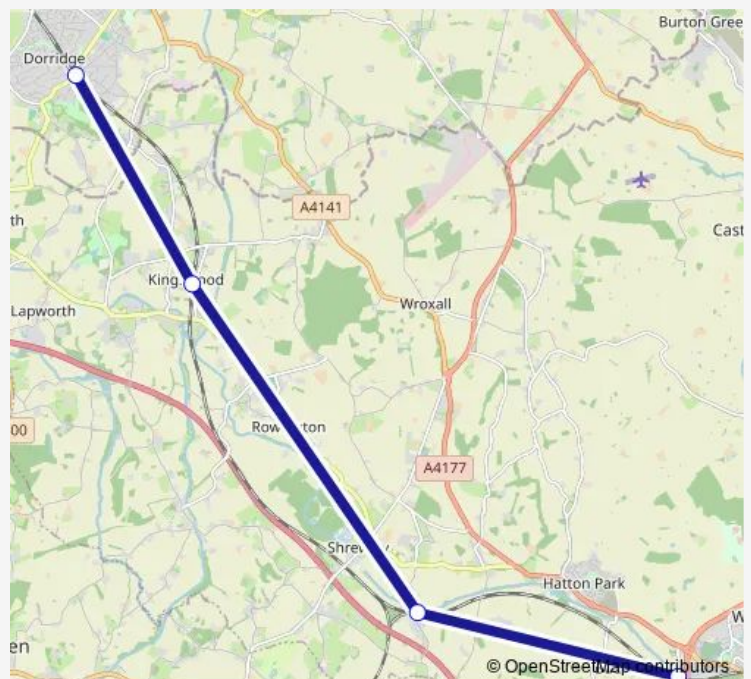

Rail Replacement Bus Service Ch:Wrp->Ddg CH replacement bus service from WRP to Ddg

[Go to website](#)

Direction

Warwick Parkway — Dorridge

4 stops

[Open route schedule](#)

Warwick Parkway

Hatton (Warks)

Lapworth

Dorridge

Route schedule

Warwick Parkway — Dorridge

Monday —

Tuesday —

Wednesday —

Thursday —

Friday —

Saturday 07:45-23:45

Sunday 10:50-23:05

Route info

Direction: Warwick Parkway

Stops: 4

Trip Duration: 0 hour 30 min

■ Ch:Wrp->Ddg — CH replacement bus service from WRP to Ddg