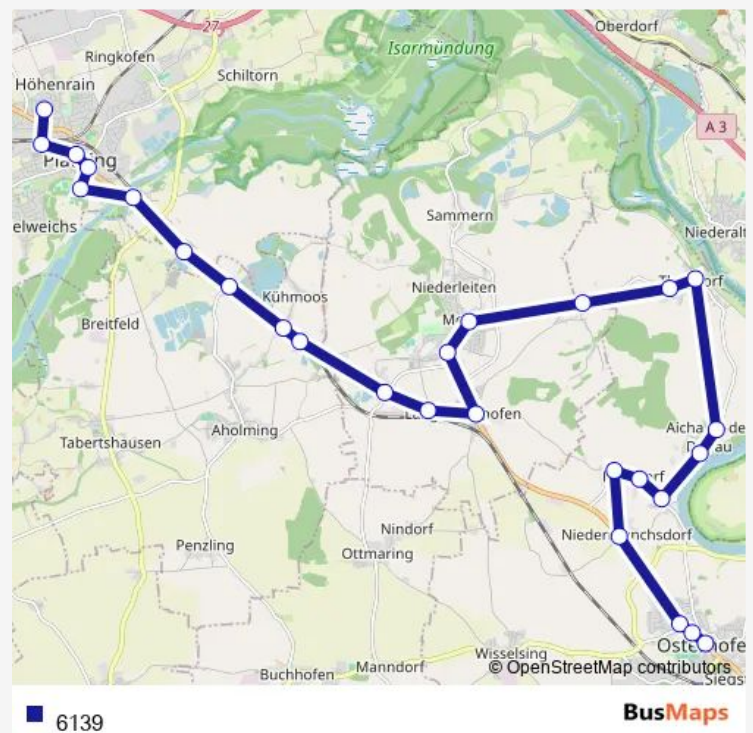

Direction

Plattling — Osterhofen, Altenmarkt Damenst

38 stops

[Open route schedule](#)

Plattling

Plattling, Preysingplatz

Plattling, Ludwigsplatz

Plattling, Abzw Friedhof

Breitfeld

Tabertshauserschaig, Schwaigstr.

Tabertshauserschaig, Kap.Str.

Neutiefenweg, Anw Reuter

Neutiefenweg, Kapellenstraße

Neutiefenweg, Kapelle

Alttiefenweg

Tabertshausen

Tabertshausen, An der Leithen

Aholming, Schule

Aholming, Post

Isarau, Fa.Della

Isarau, Probstschwaigerstr. 26

Kühmoos, Abzw

Schwarzwöhr, Abzw

Moos bei Plattling, Abzw

Langenisarhofen, Gh Altmann

Route schedule

Plattling — Osterhofen, Altenmarkt Damenst

Monday 06:50

Tuesday 06:50

Wednesday 06:50

Thursday 06:50

Friday 06:50

Saturday —

Sunday —

Route info

Direction: Plattling

Stops: 38

Trip Duration: 1 hour 0 min