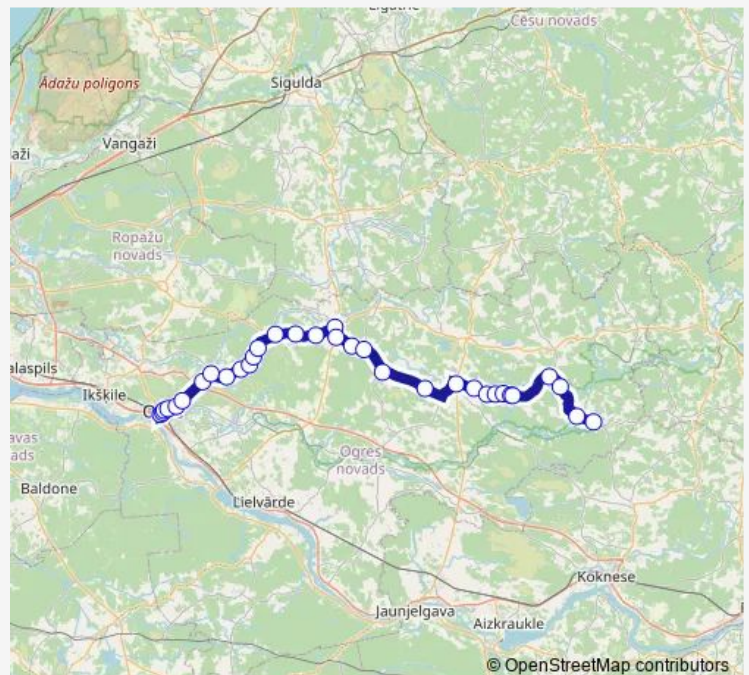

Thursday 06:45

Friday 06:45

Saturday —

Sunday —

Route info

Direction: Meņģele

Stops: 33

Trip Duration: 1 hour 45 min