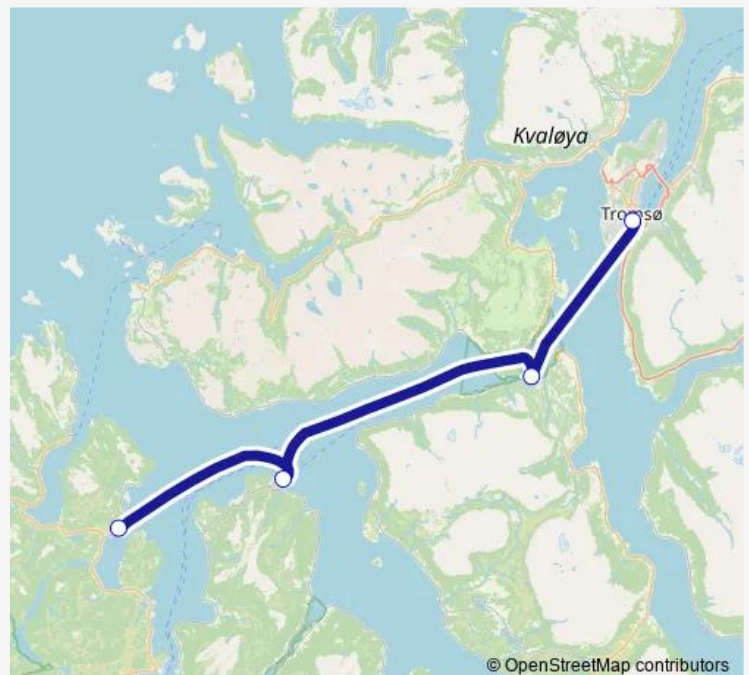

Ferry 4 Tromsø-Vikran-Tennskjer-Lysnes

[Go to website](#)**Direction**

Tromsø Prostneset hurtigbåtkai — Lysnes kai

4 stops

[Open route schedule](#)

Tromsø Prostneset hurtigbåtkai

Vikran kai

Tennskjer hurtigbåtkai

Saturday —

Sunday —

Route info

Direction: Tromsø Prostneset hurtigbåtkai

Stops: 4

Trip Duration: 1 hour 0 min

■ 4 — Tromsø-Vikran-Tennskjer-Lysnes

Direction

Lysnes kai — Tromsø Prostneset hurtigbåtkai

4 stops

[Open route schedule](#)

Lysnes kai

Tennskjer hurtigbåtkai

Vikran kai

Tromsø Prostneset hurtigbåtkai

Route schedule

Lysnes kai — Tromsø Prostneset hurtigbåtkai

Monday	08:00-17:25
Tuesday	—
Wednesday	08:00-17:25
Thursday	—
Friday	08:00-16:05
Saturday	—
Sunday	—

Route info

Direction: Lysnes kai

Stops: 4

Trip Duration: 1 hour 5 min