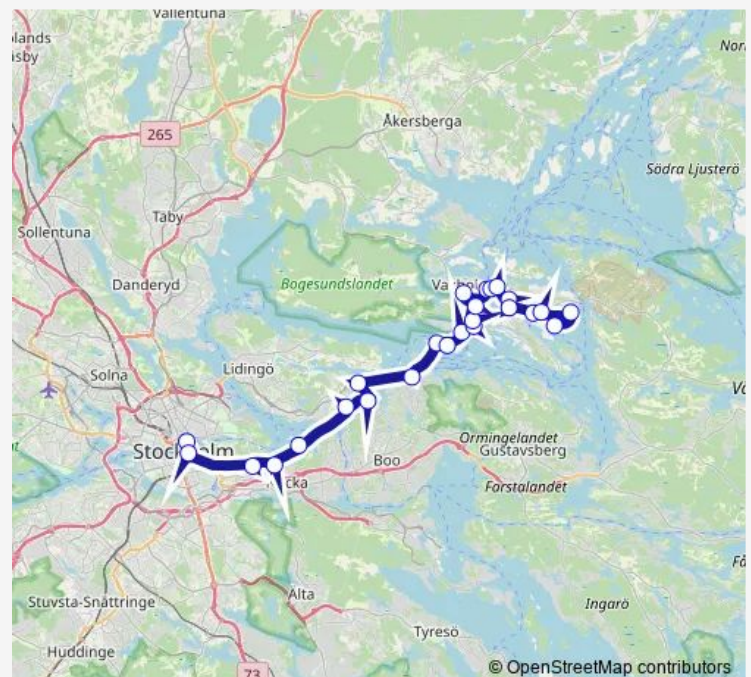

Riset

Gåshaga

Hasseludden

Nacka strand

Slussen

Strömkajen

Route schedule

Ramsöberg — Strömkajen

Monday 13:45

Tuesday 13:45

Wednesday 13:45

Thursday 13:45

Friday —

Saturday —

Sunday —

Route info

Direction: Ramsöberg

Stops: 16

Trip Duration: 1 hour 35 min

Direction

Ramsöberg — Vaxholm

8 stops

[Open route schedule](#)

Ramsöberg

Vegabryggan

Ramsö

Norra Tynningö

Rindöbaden

Stora Ekholmen

Kastellet

Vaxholm

Route schedule