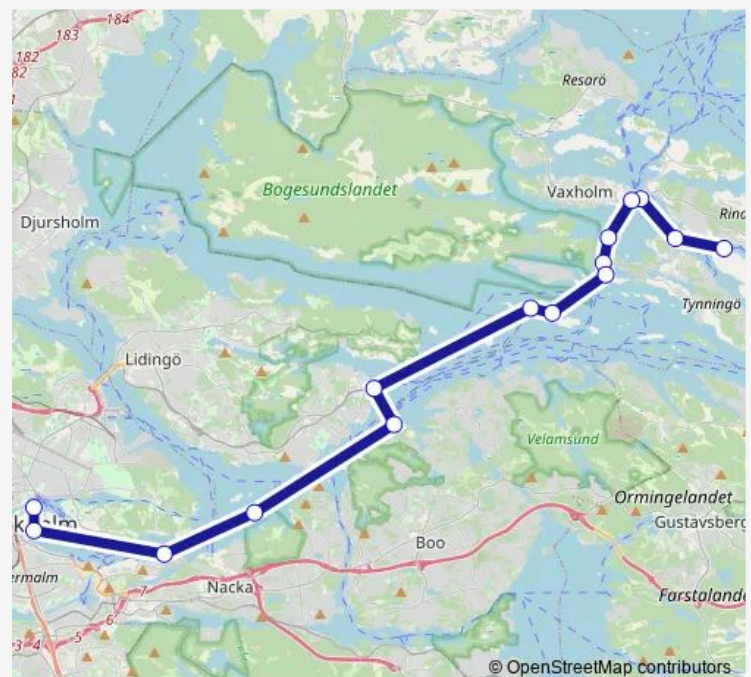

Gåshaga brygga

Hasseludden brygga

### Route schedule

Ramsö brygga — Hasseludden brygga

Monday 08:07

Tuesday 08:07

Wednesday 08:07

Thursday 08:07

Friday 08:07-16:42

Saturday —

### Route info

Direction: Ramsö brygga

Stops: 14

Trip Duration: 0 hour 58 min