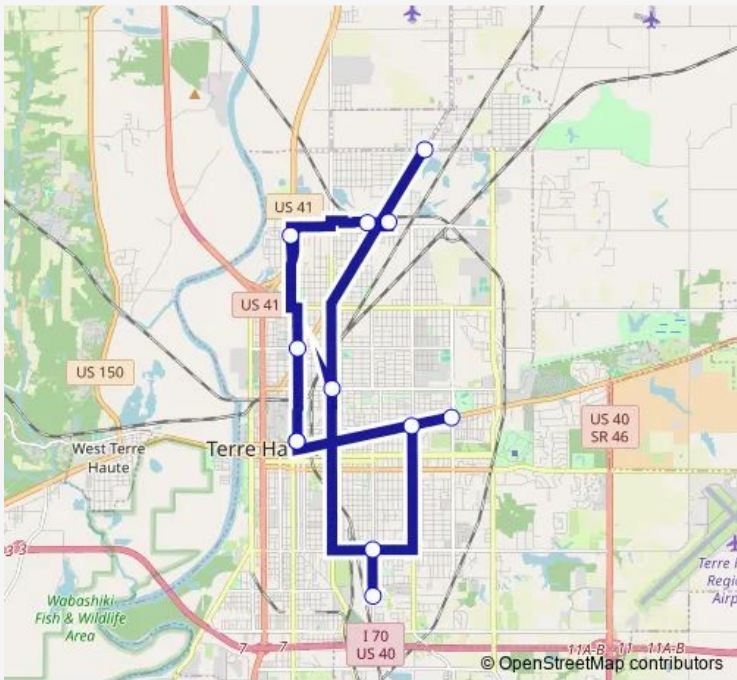

Bus Northeast Evening

[Go to website](#)

Direction
 Bus Transfer Center — Bus Transfer Center
 12 stops
[Open route schedule](#)

- Bus Transfer Center
- 25th & Wabash
- Brown & Wabash *ON Request*
- 19th & Hulman
- Greenwood Manor *ON Request*
- 13th & Locust
- Kroger North
- Lafayette & Haythorne *ON Request*
- Plaza North Shopping Center
- Meadows Manor North *ON Request*
- 8th St. & 8th Ave.
- Bus Transfer Center

Route schedule
 Bus Transfer Center — Bus Transfer Center

Monday	18:15-22:15
Tuesday	18:15-22:15
Wednesday	18:15-22:15
Thursday	18:15-22:15
Friday	18:15-22:15
Saturday	18:15-22:15
Sunday	—

Route info
 Direction: Bus Transfer Center
 Stops: 12
 Trip Duration: 0 hour 50 min

Bus time schedules and route maps are available in an offline PDF at busmaps.com. Use the busmaps.com website to see live bus times, train schedule or subway schedule, and step-by-step directions for all public transit in Terre Haute

The schedule is provided in the local timezone. Times with "(+1)" indicate departures on the next day.

PDF file created on 2025-01-16

2024 BusMaps.com - All Rights Reserved