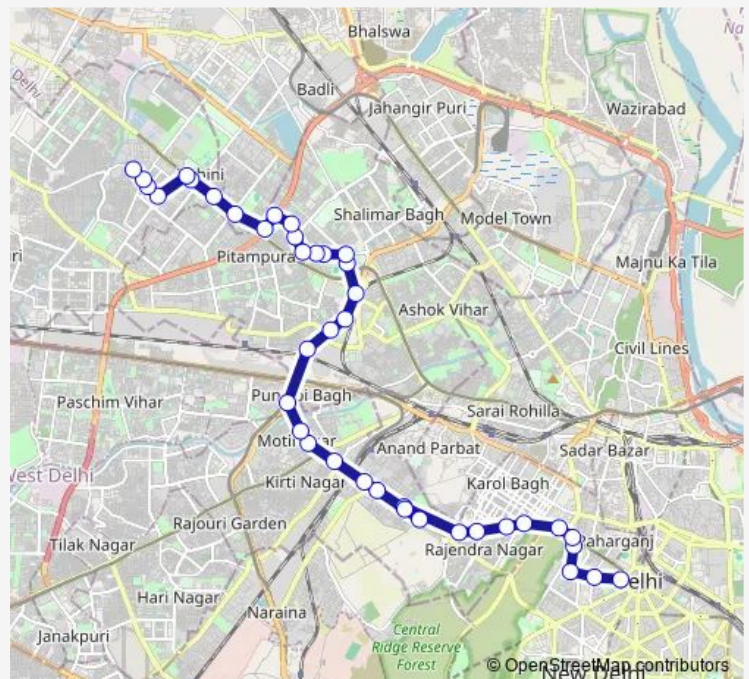

Shakur Pur Crossing / Britannia

### Route schedule

Shivaji Stadium Terminal — Rithala Village

Monday 00:00-23:00

Tuesday 00:00-23:00

Wednesday 00:00-23:00

Thursday 00:00-23:00

Friday 00:00-23:00

Saturday 00:00-23:00

### Route info

Direction: Shivaji Stadium Terminal

Stops: 40

Trip Duration: 1 hour 23 min

■ 990up

Telephone Exchange

Netaji Subhas Place/Wazirpur Depot

Guru Govind Singh College