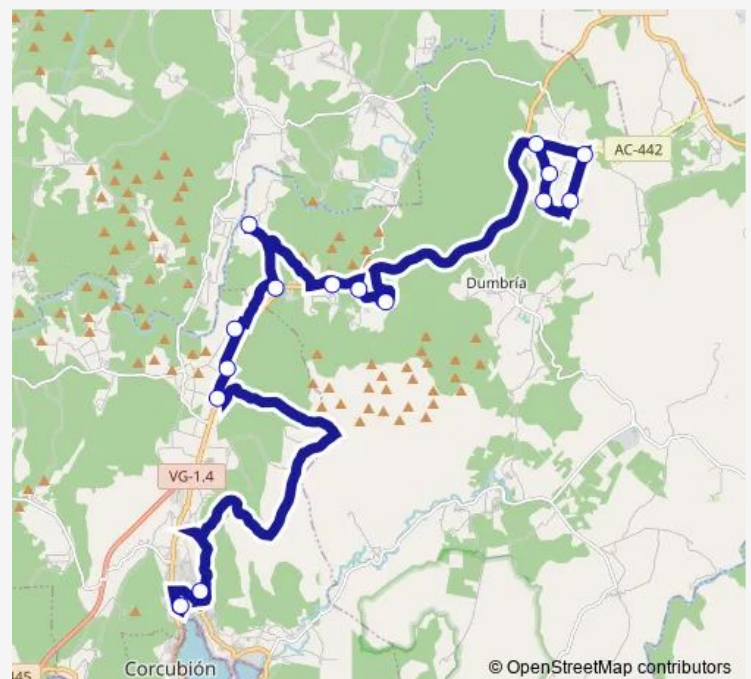

Tuesday 07:42

Wednesday 07:42

Thursday 07:42

Friday 07:42

Saturday —

Sunday —

Route info

Direction: Berdeogas

Stops: 15

Trip Duration: 0 hour 38 min

Xg813015 — CEE-Berdeogas

Direction

Cee — Berdeogas

15 stops

[Open route schedule](#)

Cee

Cruce Serna

Campo Berdeoga

Sabade Cruce

Chain

Farrapa

Berdeogas

Route schedule

Cee — Berdeogas

Monday	13:30-18:20
Tuesday	14:15
Wednesday	14:15
Thursday	14:15
Friday	14:15
Saturday	—
Sunday	—

Route info

Direction: Cee

Stops: 15

Trip Duration: 0 hour 38 min

Xg813015 Bus time schedules and route maps are available in an offline PDF at busmaps.com. Use the busmaps.com website to see live bus times, train schedule or subway schedule, and step-by-step directions for all public transit in Dumbria