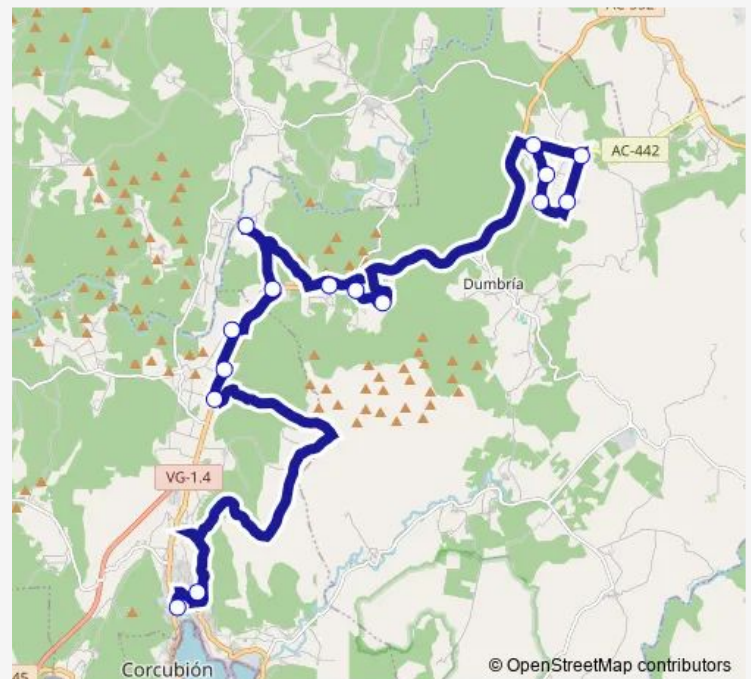

Tuesday 07:42

Wednesday 07:42

Thursday 07:42

Friday 07:42

Saturday —

Sunday —

Route info

Direction: Berdeogas

Stops: 15

Trip Duration: 0 hour 38 min

XG813015 — CEE-Berdeogas

Direction

Cee — Berdeogas

15 stops

[Open route schedule](#)

Cee

Cruce Serna

Campo Berdeoga

Sabade Cruce

Chain

Farrapa

Berdeogas

Route schedule

Cee — Berdeogas

Monday	13:30-18:20
Tuesday	14:15
Wednesday	14:15
Thursday	14:15
Friday	14:15
Saturday	—
Sunday	—

Route info

Direction: Cee

Stops: 15

Trip Duration: 0 hour 38 min

XG813015 Bus time schedules and route maps are available in an offline PDF at busmaps.com. Use the busmaps.com website to see live bus times, train schedule or subway schedule, and step-by-step directions for all public transit in Dumbria