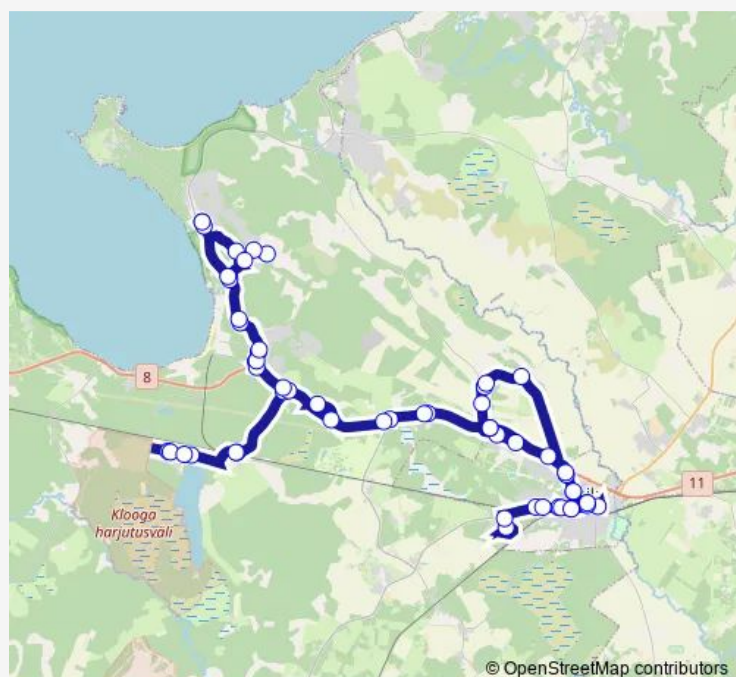

Thursday 13:55-15:45

Friday 13:55-15:45

Saturday —

Sunday —

Route info

Direction: Spordihoone

Stops: 56

Trip Duration: 1 hour 21 min

Saturday —

Sunday —

Route info

Direction: Tammermaa tee

Stops: 43

Trip Duration: 1 hour 7 min

Illurmaa

Kõviste