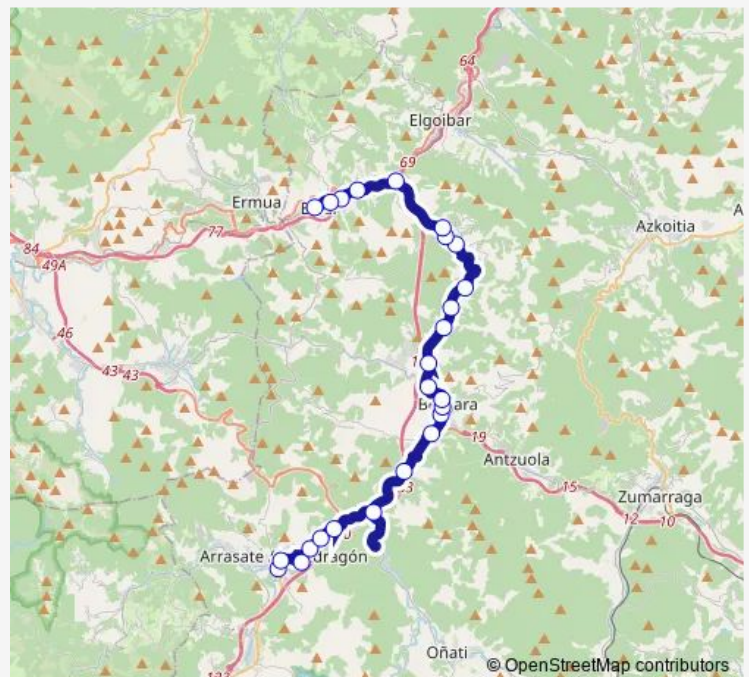

### Direction

undefined — undefined

0 stops

[Open route schedule](#)

### Route schedule

undefined — undefined

Monday 06:15-22:40

Tuesday 06:15-22:40

Wednesday 06:15-22:40

Thursday 06:15-22:40

Friday 06:15-22:40

Saturday —

### Route info

Direction:

Stops: 0

Trip Duration: — min

DG11 — Eibar>Arrasate

## Route schedule

Estacion — San Andres

Monday 06:45-22:45

Tuesday 06:45-22:45

Wednesday 06:45-22:45

Thursday 06:45-22:45

Friday 06:45-22:45

Saturday —