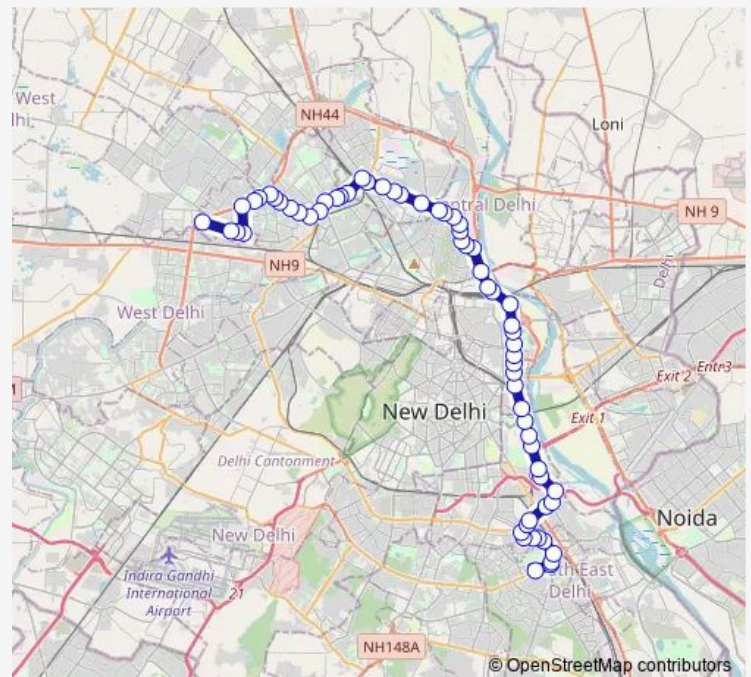

Railway Road Bridge

Pragati Power Station

IP Power Station / ITO Ring Road

Route schedule

Nehru Place Terminal — West Enclave / Sansad Vihar (T)

Monday 10:48-19:20

Tuesday 10:48-19:20

Wednesday 10:48-19:20

Thursday 10:48-19:20

Friday 10:48-19:20

Saturday 10:48-19:20

Sunday 10:48-19:20

Route info

Direction: Nehru Place Terminal

Stops: 63

Trip Duration: 2 hour 15 min

■ 964up

BusMaps

ITO Ring Road

IG Stadium

Gandhi Darshan

Raj Ghat

Shakti Sthal

Shanti Vana