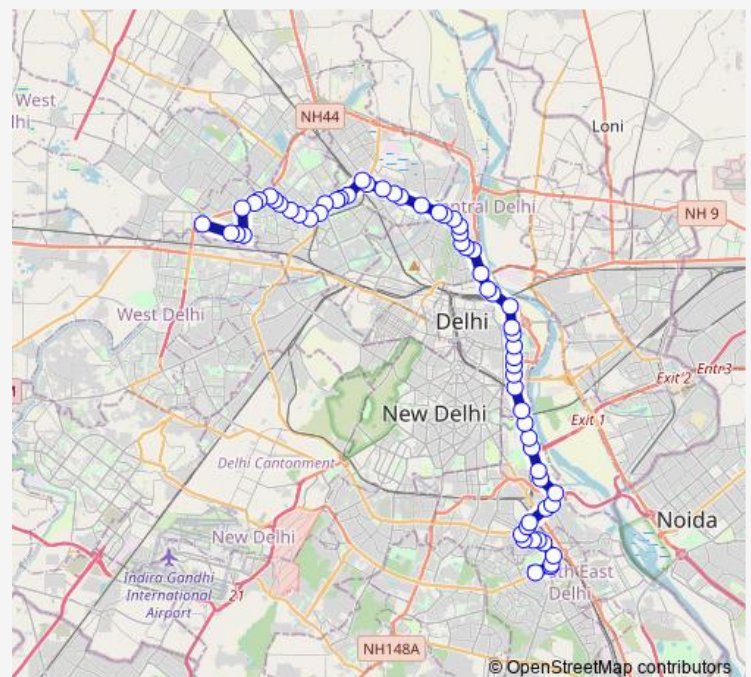

Railway Road Bridge

Pragati Power Station

IP Power Station / ITO Ring Road

Route schedule

Nehru Place Terminal — West Enclave / Sansad Vihar (T)

Monday 10:48-19:20

Tuesday 10:48-19:20

Wednesday 10:48-19:20

Thursday 10:48-19:20

Friday 10:48-19:20

Saturday 10:48-19:20

Sunday 10:48-19:20

Route info

Direction: Nehru Place Terminal

Stops: 63

Trip Duration: 2 hour 15 min

■ 964up

BusMaps

ITO Ring Road

IG Stadium

Gandhi Darshan

Raj Ghat

Shakti Sthal

Shanti Vana