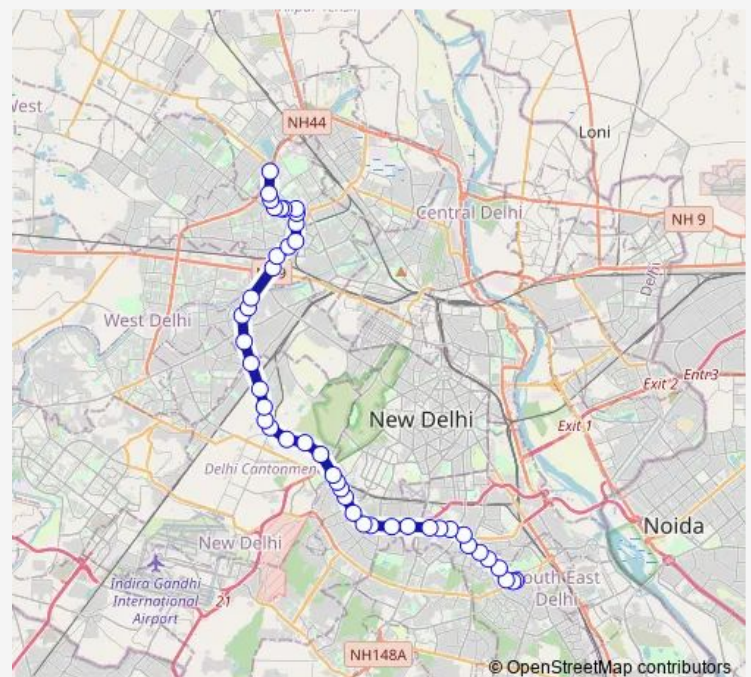

Satya Niketan

Arsd College / Dhaula Kuan

Dhaula Kuan (Ring Road)

Route schedule

Nehru Place Terminal — Uttri Pitam Pura

Monday 18:00

Tuesday 18:00

Wednesday 18:00

Thursday 18:00

Friday 18:00

Saturday 18:00

Sunday 18:00

Route info

Direction: Nehru Place Terminal

Stops: 45

Trip Duration: 1 hour 52 min