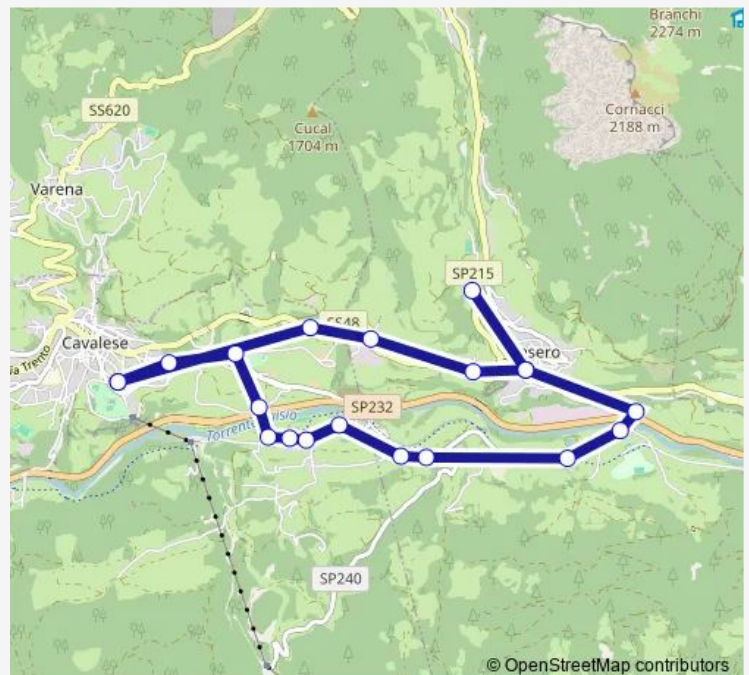

Tesero. Via Mulini

Tesero. Piazza Battisti

Cavalese. Autostazione

### Route schedule

Stava — Cavalese. Autostazione

Monday 06:42-07:20

Tuesday 06:42-07:20

Wednesday 06:42-07:20

Thursday 06:42-07:20

Friday 06:42-07:20

Saturday 07:20

### Route info

Direction: Stava

Stops: 7

Trip Duration: 0 hour 16 min

## Route info

Direction: Cavalese. Autostazione

Stops: 24

Trip Duration: 0 hour 39 min