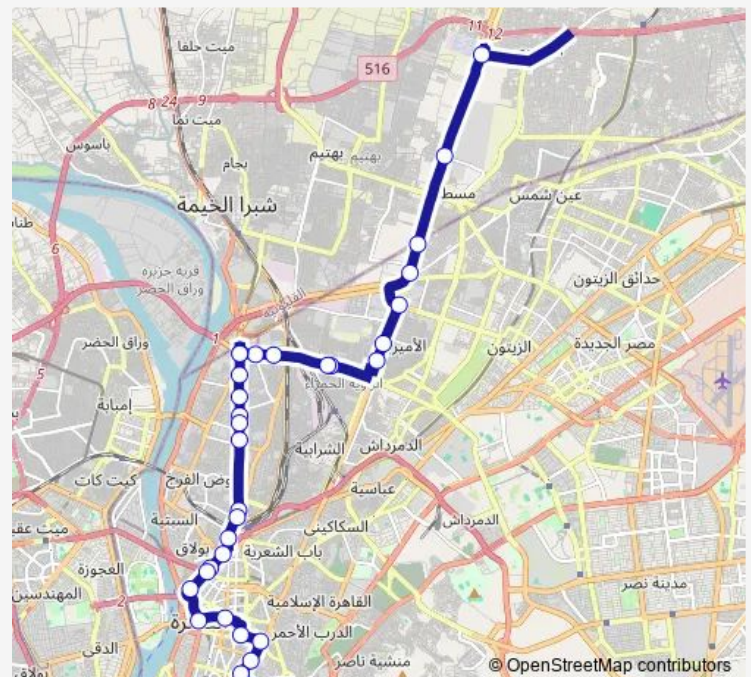

### Direction

Ring Rd. Exit to Khosous — Al Sayeda Aisha

35 stops

[Open route schedule](#)

Ring Rd. Exit to Khosous

6 October Bridge (Mostorod)

Waei Islami Hospital (Mostorod)

Palace of Culture (Al Matareyya)

### Route schedule

Ring Rd. Exit to Khosous — Al Sayeda Aisha

Monday 06:00-19:00

Tuesday 06:00-19:00

Wednesday 06:00-19:00

Thursday 06:00-19:00

Friday 06:00-19:00

Saturday 06:00-19:00

### Route info

Direction: Ring Rd. Exit to Khosous

Stops: 35

Trip Duration: 1 hour 12 min

Minibus 310 — Na

BusMaps

Ahmed Oraby Metro

Isaaf

Gamal Abd Al Nasser Metro

Abd Al Moneim Riad Station

Tahrir Square

Noubar St.

Abdeen

Ahmed Maher Teaching Hospital

Al Tawheed Wal Nour (Al Sayeda Zeinab)

Qadry Basha ( Al Sayeda Zeinab)