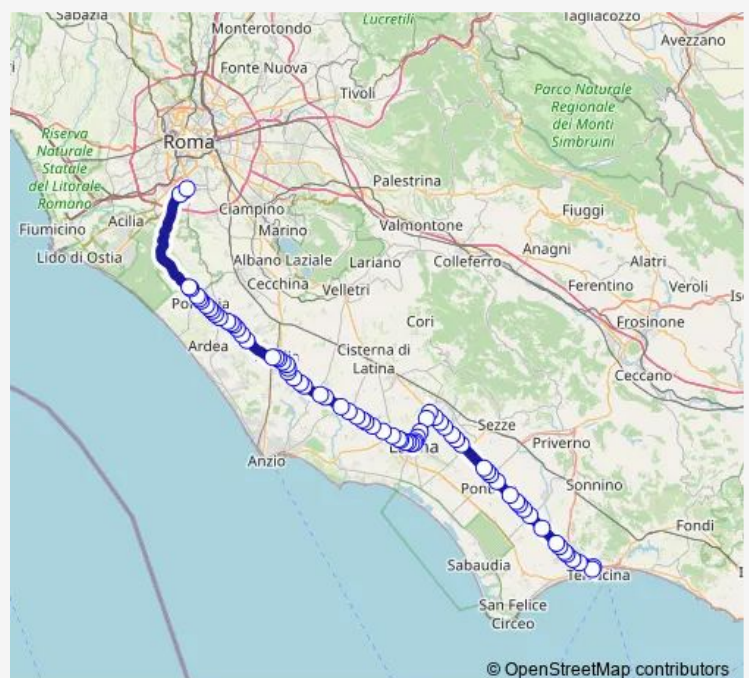

### Route schedule

Terracina | Stazione FS # f4008 — Roma | Laurentina (Metro B) # f2693

Monday 06:30

Tuesday 06:30

Wednesday 06:30

Thursday 06:30

Friday 06:30

Saturday —

### Route info

Direction: Terracina | Stazione FS # f4008

Stops: 73

Trip Duration: 3 hour 10 min

Terracina - Roma Laurentina # Tr001a

Latina | Pantano d'Inferno # f2782

Sermoneta | Area Industriale Appia # f2783