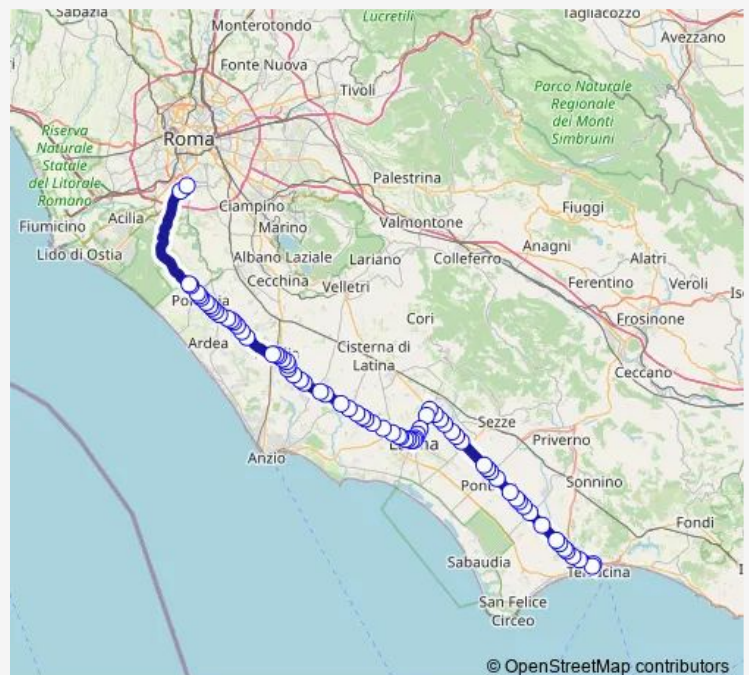

### Route schedule

Terracina | Stazione FS # f4008 — Roma | Laurentina (Metro B) # f2693

Monday 06:30

Tuesday 06:30

Wednesday 06:30

Thursday 06:30

Friday 06:30

Saturday —

### Route info

Direction: Terracina | Stazione FS # f4008

Stops: 73

Trip Duration: 2 hour 51 min

Terracina - Roma Laurentina # Tr001a

Latina | Pantano d'Inferno # f2782

Sermoneta | Area Industriale Appia # f2783