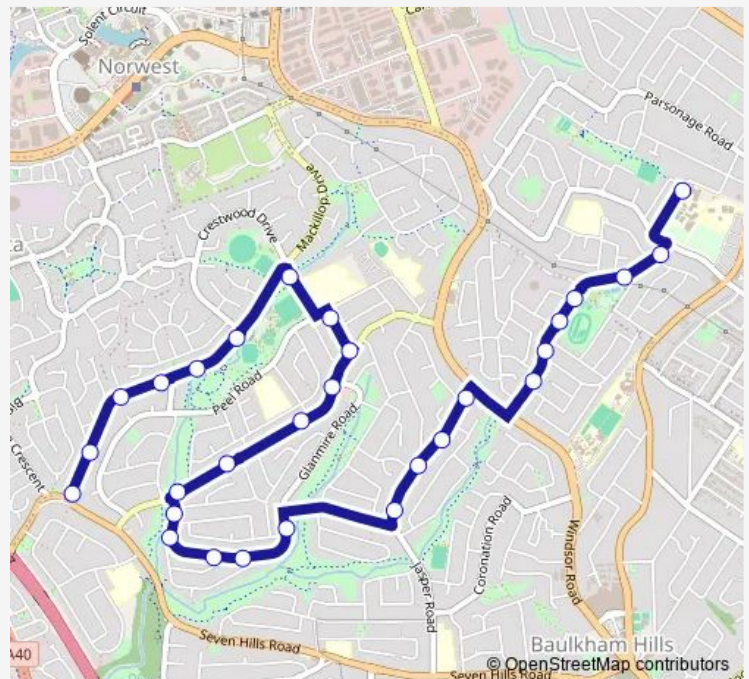

# School Bus 3530 Gilroy College to Chapel Lane before Seven Hills Rd

[Go to website](#)

**Direction**

Gilroy Catholic College, Marie St — Chapel Lane Before Seven Hills Rd

29 stops

[Open route schedule](#)

- Gilroy Catholic College, Marie St
- Roxborough Park Rd At Miretta Pl
- Roxborough Park Rd At Mileham Av
- The Hills Community Kindergarten, Roxborough Park Rd
- Alfred Henry Whaling Reserve, Roxborough Park Rd
- Roxborough Park Rd Before Reiby Dr
- Roxborough Park Rd Before Jamieson Av
- Palace Rd Opp Elder Av
- Palace Rd Opp Raynor Pl
- Palace Rd Opp Buckingham Rd
- Palace Rd Before Jasper Rd
- Glanmire Rd Opp Yetholme Av
- Glanmire Rd After Burrandong Cres
- Glanmire Rd At Dunkeld Av
- Glanmire Rd At Burrandong Cres
- Glanmire Rd Opp Tarana Cres
- Merindah Rd Opp Glanmire Rd
- Merindah Rd Opp Jamberoo Av
- Merindah Rd At Boonal St
- Merindah Rd Opp Mura Lane

**Route schedule**

Gilroy Catholic College, Marie St — Chapel Lane Before Seven Hills Rd

Monday	15:26
Tuesday	15:26
Wednesday	15:26
Thursday	15:26
Friday	15:26
Saturday	—
Sunday	—

**Route info**

Direction: Gilroy Catholic College, Marie St

Stops: 29

Trip Duration: 0 hour 25 min

3530 — Gilroy College to Chapel Lane before Seven Hills Rd **BusMaps**

Merindah Rd At Kanangra Av

Kanangra Av Before Chapel Lane

Chapel Lane Opp Norwest Anglican Church