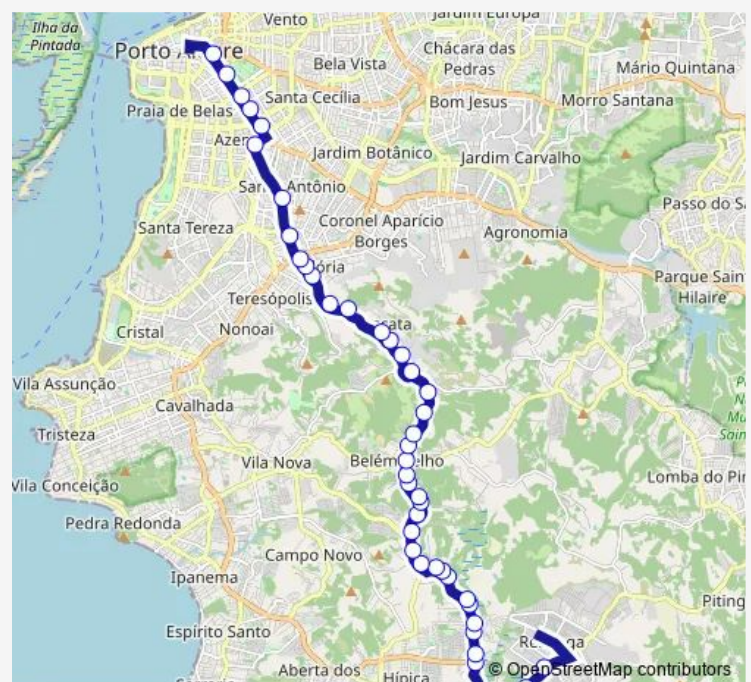

### Route schedule

Joao Antonio Silveira 1340 — Joao Pessoa DF 31 Faculdade DE Direito - Ufrgs

Monday 06:24-08:17

Tuesday 06:24-08:17

Wednesday 06:24-08:17

Thursday 06:24-08:17

Friday 06:24-08:17

Saturday —

### Route info

Direction: Joao Antonio Silveira 1340

Stops: 43

Trip Duration: 1 hour 0 min

■ R16 — Rapida Restinga Nova / Gloria

Costa Gama 232

Prof Oscar Pereira 8754

Prof Oscar Pereira DF 8307