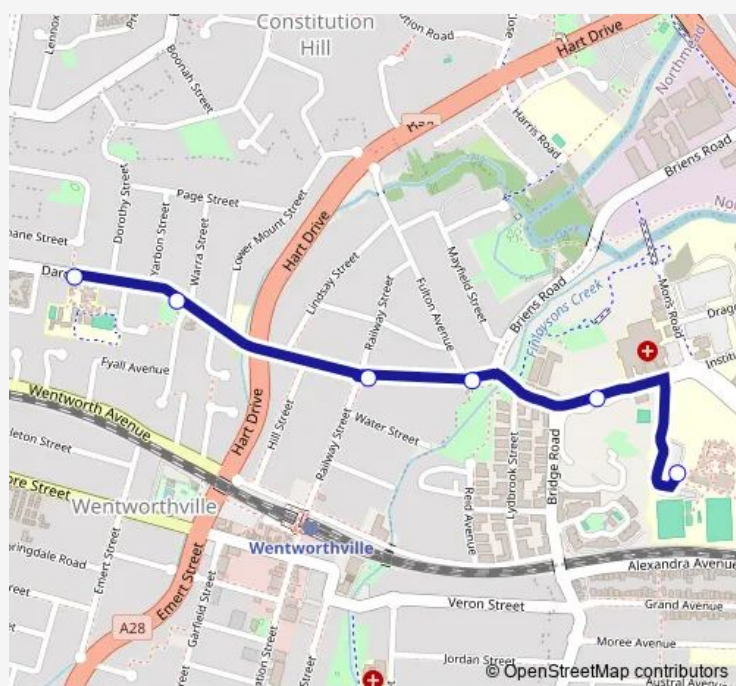

### Direction

Westmead Schools Bus Bay — Darcy Road Public School, Darcy Rd

6 stops

[Open route schedule](#)

Westmead Schools Bus Bay

Darcy Rd Opp Mayflower Village

Shannons Paddock, Darcy Rd

Darcy Rd At Railway St

Wentworthville Park, Darcy Rd

Darcy Road Public School, Darcy Rd

### Route schedule

Westmead Schools Bus Bay — Darcy Road Public School, Darcy Rd

Monday 08:20

Tuesday 08:20

Wednesday 08:20

Thursday 08:20

Friday 08:20

Saturday —

### Route info

Direction: Westmead Schools Bus Bay

Stops: 6

Trip Duration: 0 hour 16 min

8008 School Bus time schedules and route maps are available in an offline PDF at [busmaps.com](https://busmaps.com). Use the [busmaps.com](https://busmaps.com) website to see live bus times, train schedule or subway schedule, and step-by-step directions for all public transit in Parramatta