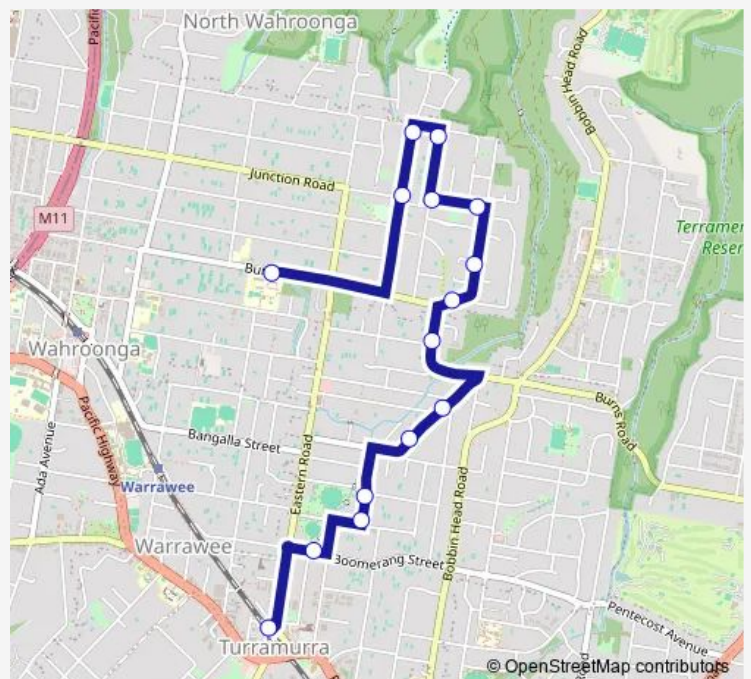

Brentwood Av At Gilroy Rd

Katina St At Karuah Rd

Katina St Opp Wolsten Av

56 The Chase Rd

The Chase Rd After Tennyson Av

Burns Rd At Trentino Rd

Clissold Rd After Burns Rd

Clissold Rd At Chauvel Cl

Cherrywood Av After Clissold Rd

Cherrywood Av At Hampden Rd

Hampden Av Before Boundary Rd

Westbrook Av After Boundary Rd

Westbrook Av Opp Junction Lane

Wahroonga Public School, Burns Rd

Route schedule

Turramurra Station, Stand C — Wahroonga Public School, Burns Rd

Monday 08:42

Tuesday 08:42

Wednesday 08:42

Thursday 08:42

Friday —

Saturday —

Sunday —

Route info

Direction: Turramurra Station, Stand C

Stops: 15

Trip Duration: 0 hour 19 min

8008 — Turramurra Station to Wahroonga Ps

8008 School Bus time schedules and route maps are available in an offline PDF at [busmaps.com](https://busmaps.com). Use the [busmaps.com](https://busmaps.com) website to see live bus times, train schedule or subway schedule, and step-by-step directions for all public transit in Sydney